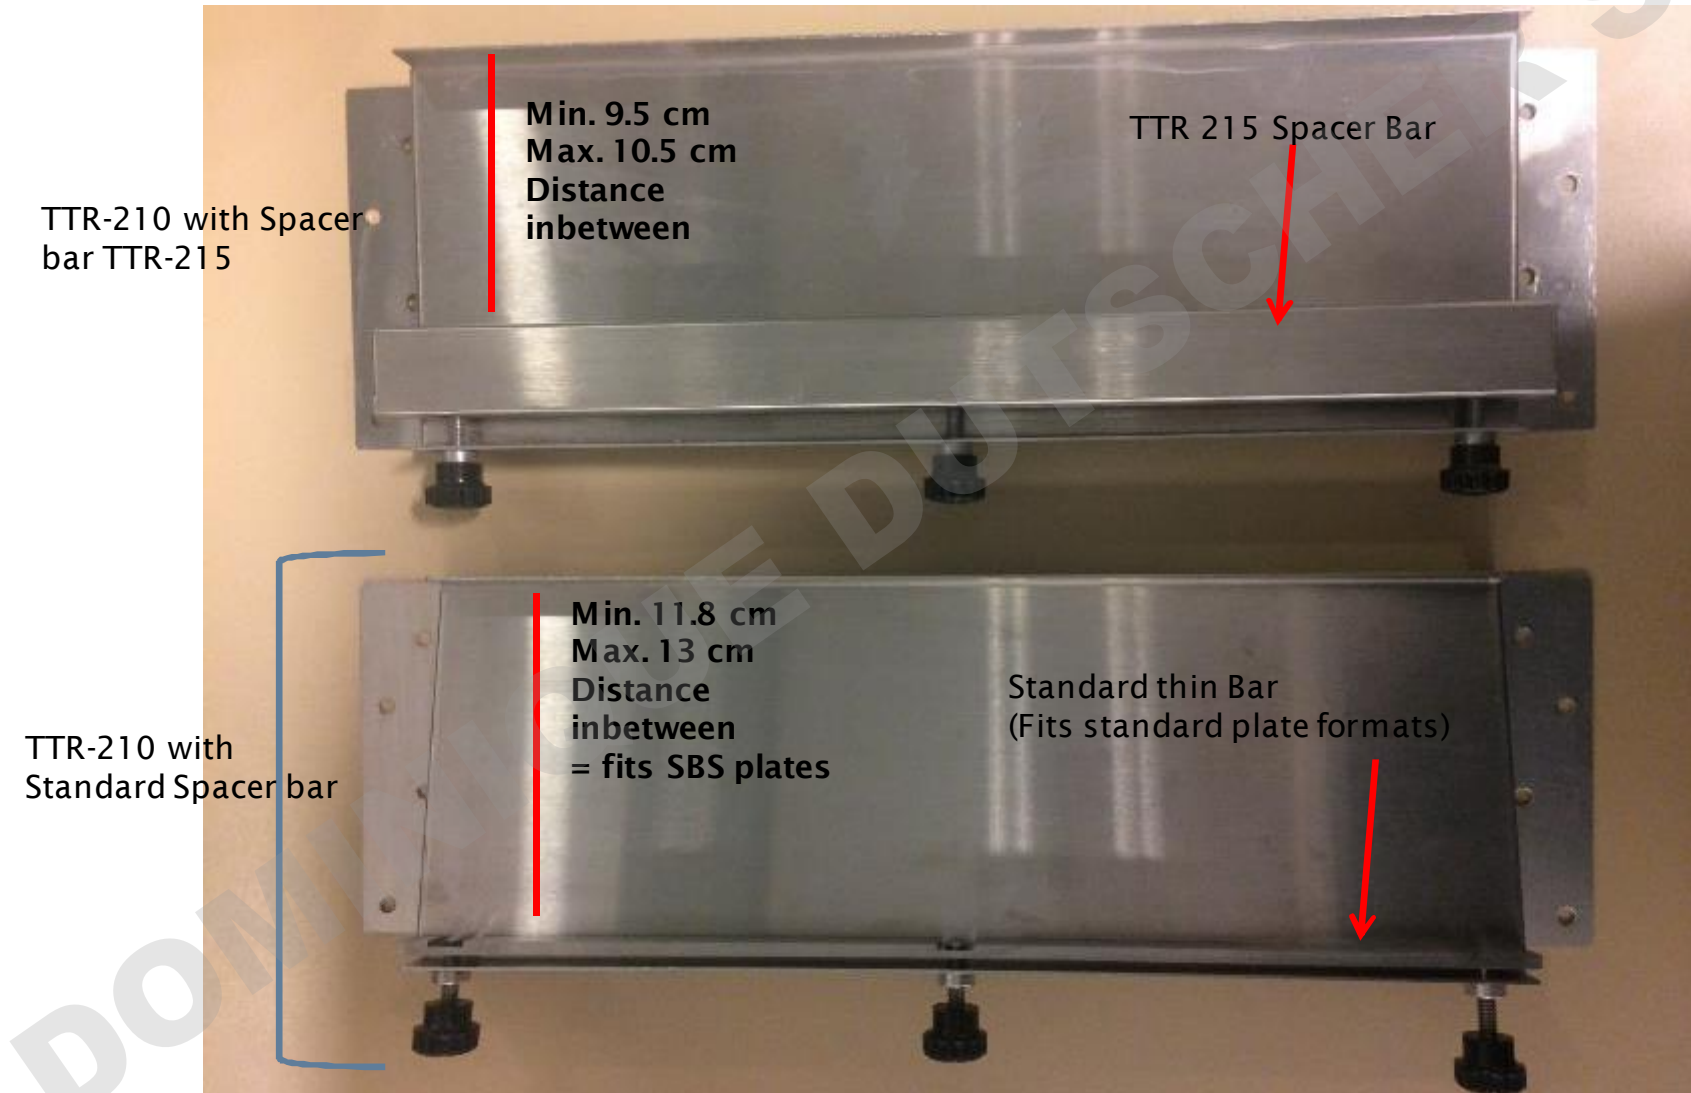

TTR-210 – angled holder for e.g. test tube racks

TTR 210

TTR-210 – angled holder for e.g. test tube racks

TTR-210 – angled holder for e.g. test tube racks