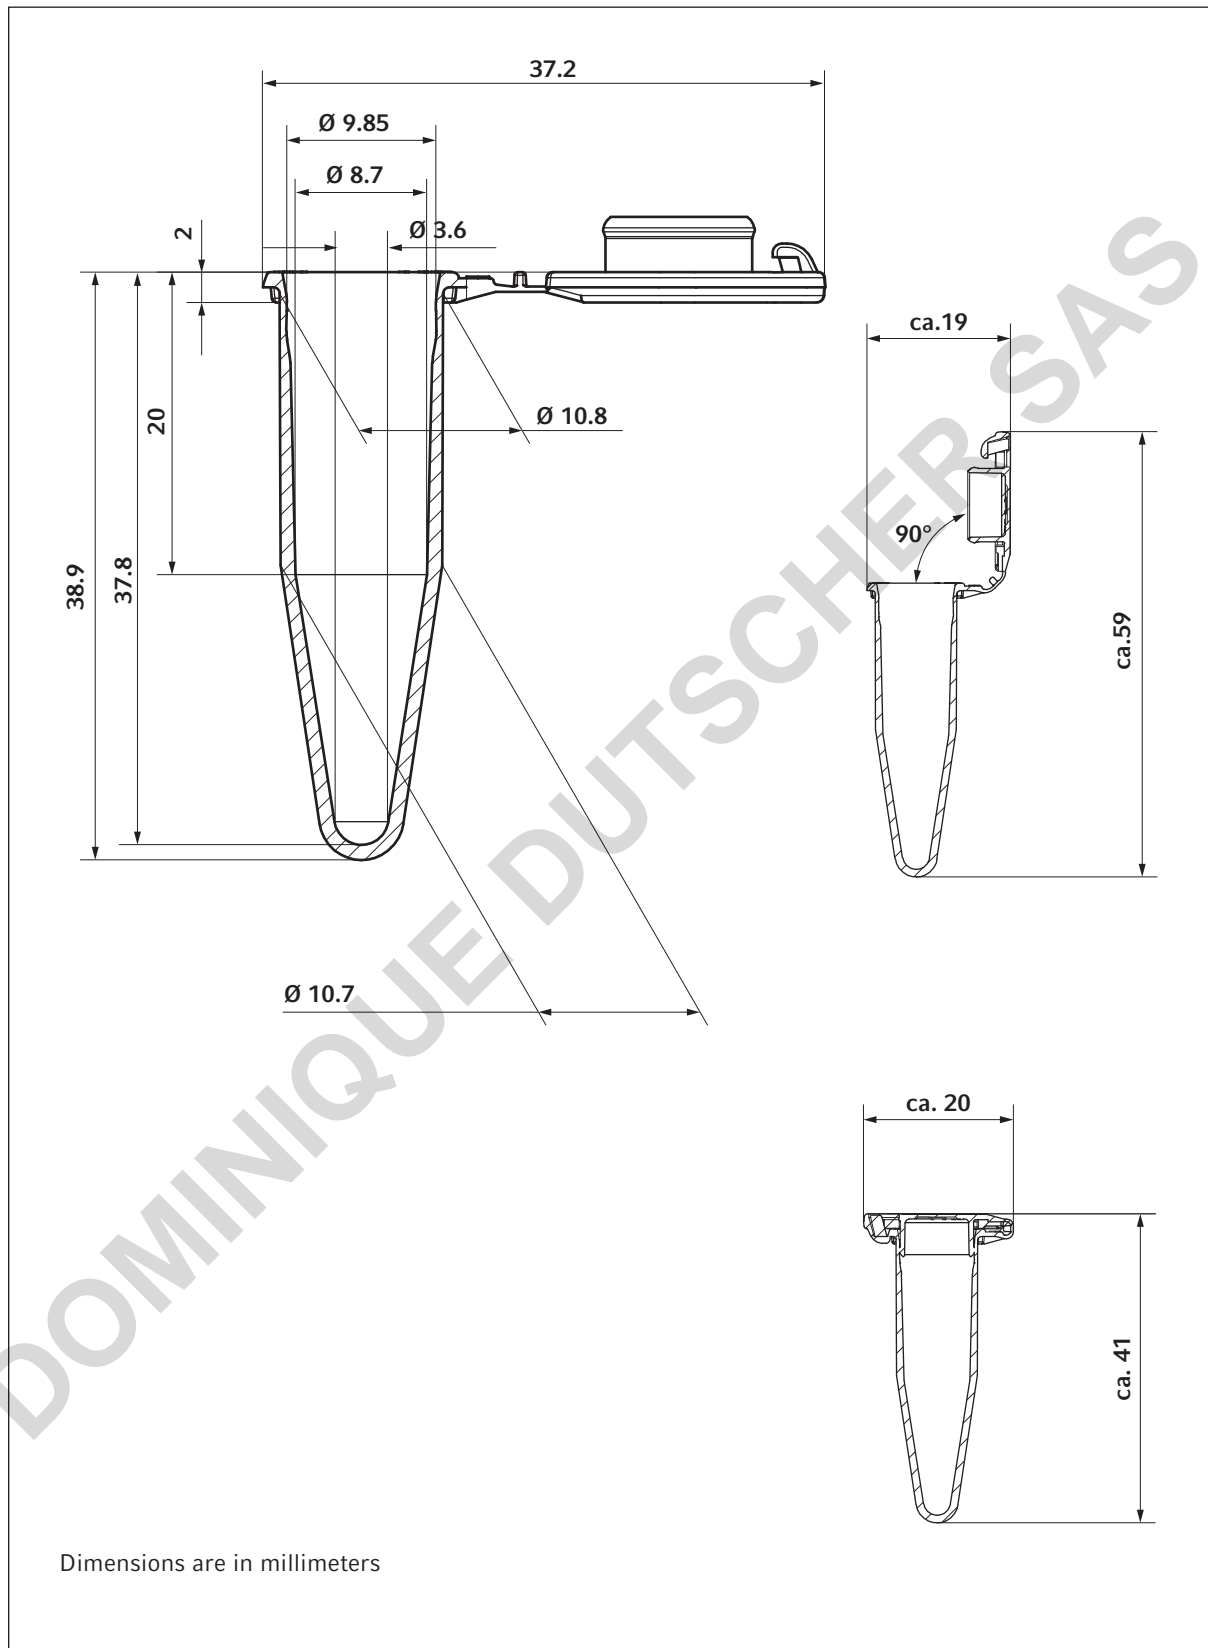

Technical Data Sheet
Eppendorf Safe-Lock Tubes 1.5 mL
English (EN)

Technical Data Sheet
Eppendorf Safe-Lock Tubes 1.5 mL
English (EN)

Dimensions are in millimeters

Your local distributor: www.eppendorf.com/contact
Eppendorf AG · 22331 Hamburg · Germany
eppendorf@eppendorf.com · www.eppendorf.com