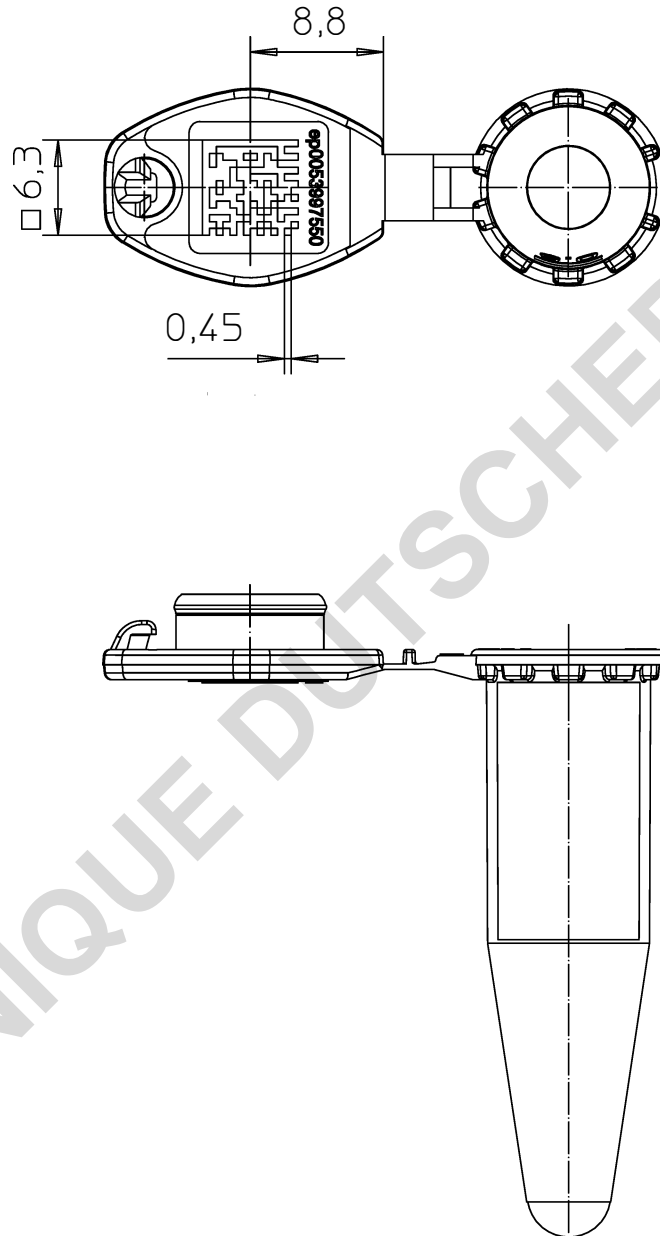

Technical Data Sheet
Eppendorf Safe-Lock Tubes 1.5 mL
English (EN)

Technical Data Sheet
Eppendorf Safe-Lock Tubes 1.5 mL
English (EN)

Dimensions are in millimeters

Your local distributor: www.eppendorf.com/contact
Eppendorf AG · 22331 Hamburg · Germany
eppendorf@eppendorf.com · www.eppendorf.com