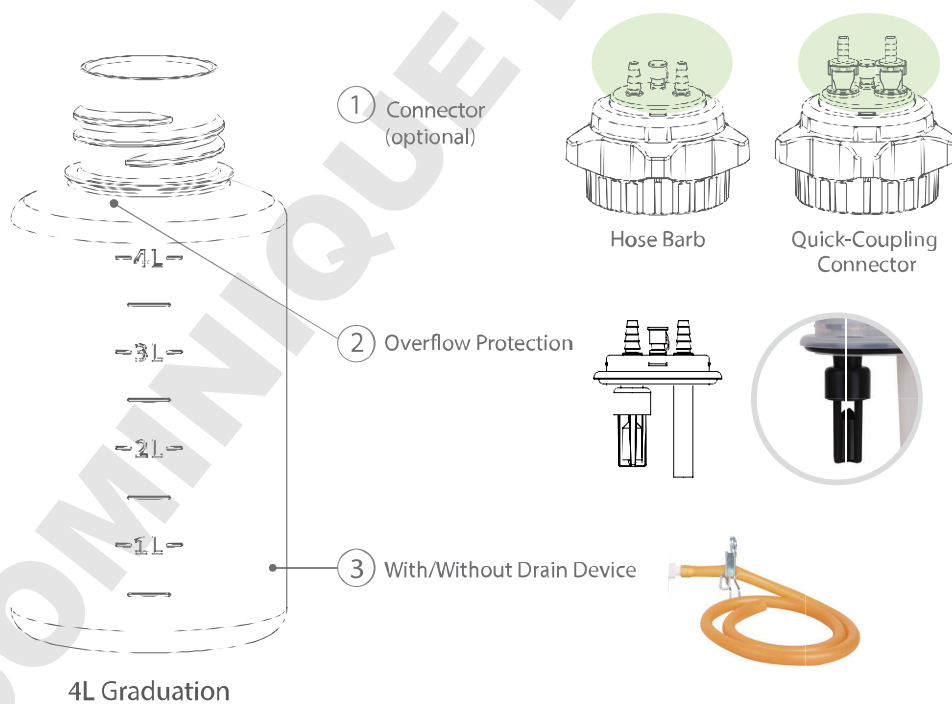

Suction Accessories

PP Heavy-Duty Vacuum Bottle

Specification	4000 ml, PP vacuum bottle	4000 ml, PP vacuum bottle with drain	4000 ml, PP vacuum bottle with quick-coupling connector
---------------	---------------------------	--------------------------------------	---

Catalog number	197200-47	197200-48	197200-53
Connector	Hose barb	Hose barb	Quick-coupling connector
Graduated increment	500 ml	500 ml	500 ml
Overow protection	Yes	Yes	Yes
Hose barb	ID4 ~ ID8	ID4 ~ ID8	ID6
Drain device	-	Yes	-
Autoclavable	Yes	Yes	Yes