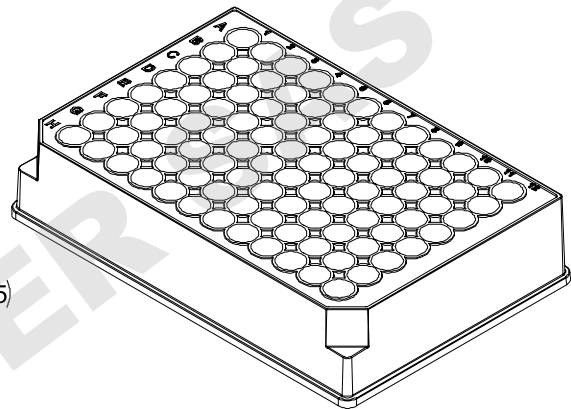

**SECTION C-C**

**SECTION A-A**

**DETAIL B**

TITLE: 96 WELL ROUND LOW PROFILE HTS RACK		
ITEM: 7631-XX	REV.: REL	DATE: 10/13/2017