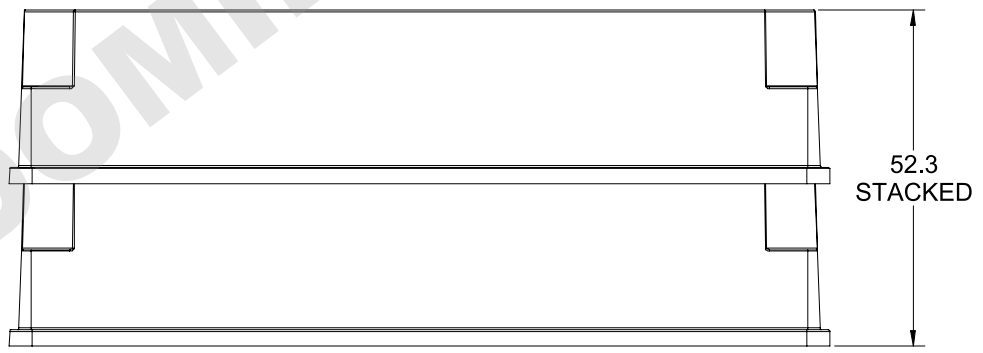

**SECTION C-C**

**SECTION A-A**

**DETAIL B**

TITLE: 96 WELL ROUND LOW PROFILE HTS RACK		
ITEM: 7631-XX	REV.: REL	DATE: 10/13/2017