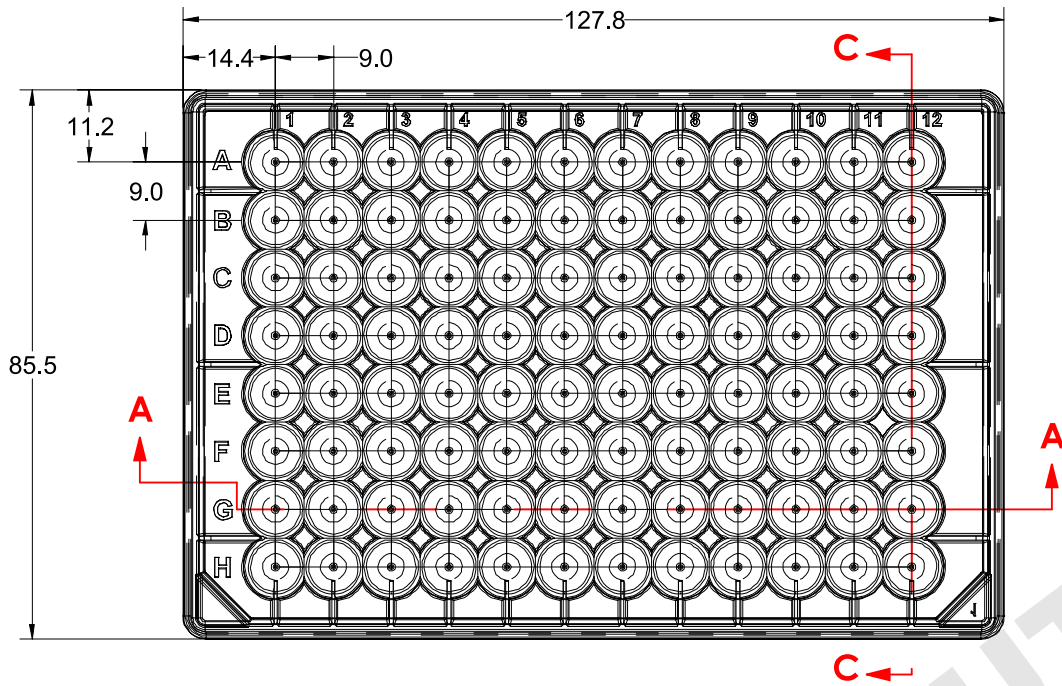

**SECTION C-C**

**SECTION A-A**

**DETAIL B**

TITLE: 96 WELL ROUND LOW PROFILE HTS RACK		
ITEM: 7631-XX	REV.: REL	DATE: 10/13/2017