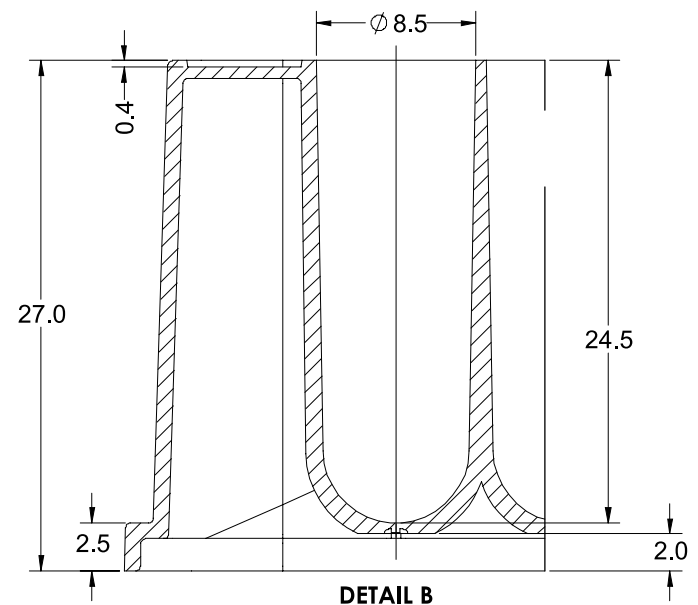

**SECTION C-C**

**SECTION A-A**

**DETAIL B**

TITLE: 96 WELL ROUND LOW PROFILE HTS RACK		
ITEM: 7631-XX	REV.: REL	DATE: 10/13/2017