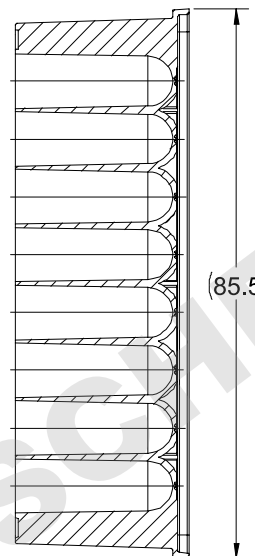

**SECTION C-C**

**SECTION A-A**

**DETAIL B**

TITLE: 96 WELL ROUND LOW PROFILE HTS RACK		
ITEM: 7631-XX	REV.: REL	DATE: 10/13/2017