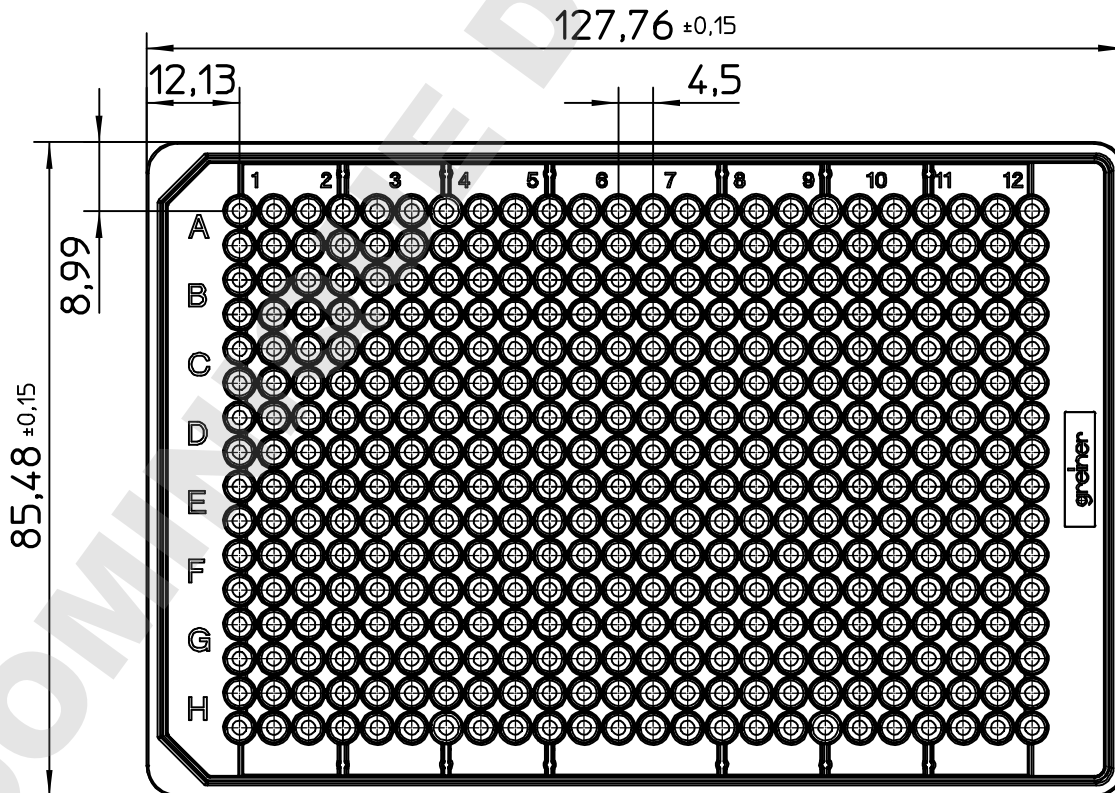

Curvature +0,15
-0,15

"All dimensions in mm"

Customer drawing subject to change without notice!

Uncontrolled Copy

Prior Issue	Drawn	Approved	Released	CONFIDENTIAL: Information contained in this document or drawing is confidential and proprietary to Greiner Bio-One GmbH. This document may not be reproduced for any reason without written permission from Greiner Bio-One GmbH. All rights of design, invention, and copyright are reserved.
Revision	Date 2015/02/24	Date 2015/02/24	Date 2015/09/03	
Date	Name schwarzj	Name schwarzj	Name sonntag	