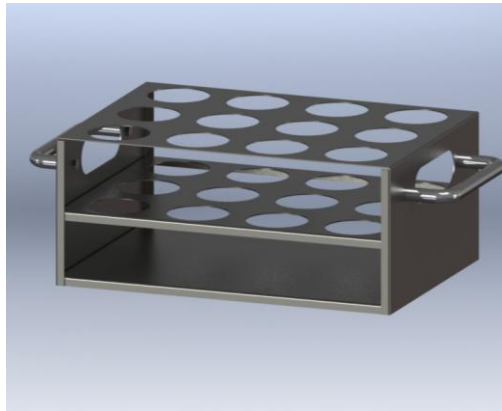

## **SST Bottle Rack, 35mm**

SKU : 7910-03040

- For use with Bellco 35mm ID AutoBlot tubes (7910-35010, 7910-35150, 7910-35225, 7910-35300)
- Rack can store up to 12 tubes
- Made of 304 Stainless Steel
- Two handles allow for easy transport
- Dimensions: 9-1/2" W x 6-3/4"D x 4-1/2"H (24 x 17 x 11.5 cm)