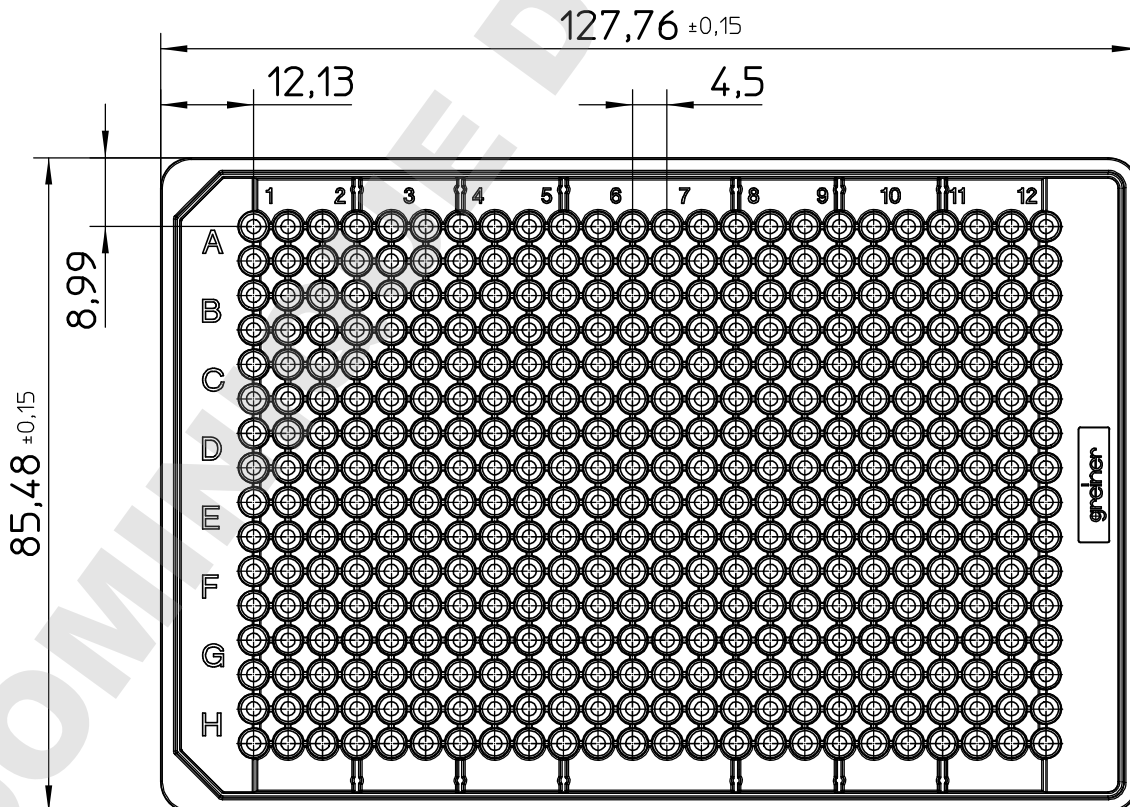

Curvature +0,15
 -0,15

"All dimensions in mm"

Customer drawing subject to change without notice!

Uncontrolled Copy

Prior Issue	Drawn	Approved	Released	CONFIDENTIAL: Information contained in this document or drawing is confidential and proprietary to Greiner Bio-One GmbH. This document may not be reproduced for any reason without written permission from Greiner Bio-One GmbH. All rights of design, invention, and copyright are reserved.
Revision 3	Date 2011/03/25	Date 2017/01/31	Date 2017/01/31	
Date 2015/02/19	Name forb	Name schwarzj	Name sonntag	