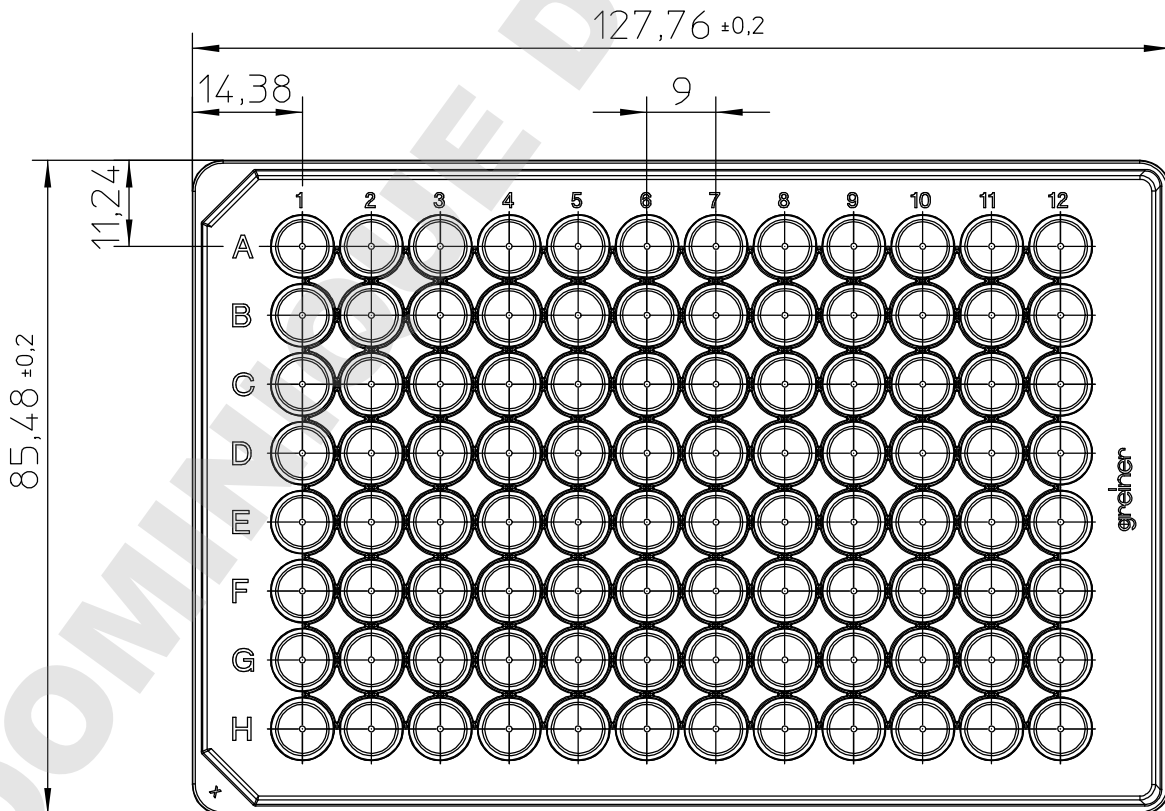

Curvature +0,2
0

"All dimensions in mm"

Customer drawing subject to change without notice!

Uncontrolled Copy

Prior Issue	Drawn	Approved	Released	CONFIDENTIAL: Information contained in this document or drawing is confidential and proprietary to Greiner Bio-One GmbH. This document may not be reproduced for any reason without written permission from Greiner Bio-One GmbH. All rights of design, invention, and copyright are reserved.
Revision	Date	Date	Date	
2	2011/09/05	2015/02/19	2015/02/19	
Date	Name	Name	Name	
2014/05/06	forb	schwarzj	sonntag	