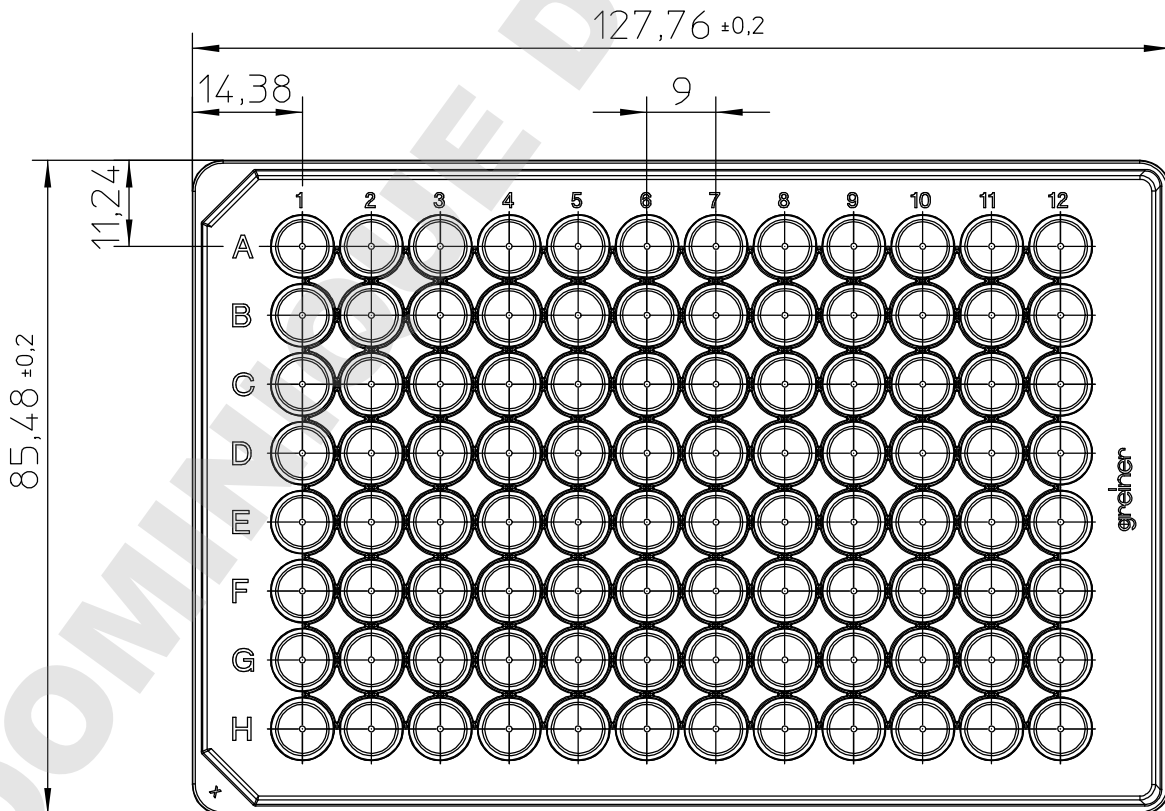

Curvature  $+0,2$   
0

"All dimensions in mm"

Customer drawing subject to change without notice!

Uncontrolled Copy

Prior Issue	Drawn	Approved	Released	CONFIDENTIAL: Information contained in this document or drawing is confidential and proprietary to Greiner Bio-One GmbH. This document may not be reproduced for any reason without written permission from Greiner Bio-One GmbH. All rights of design, invention, and copyright are reserved.
Revision	Date	Date	Date	
2	2011/09/05	2015/02/19	2015/02/19	
Date	Name	Name	Name	
2014/05/06	forb	schwarzj	sonntag	