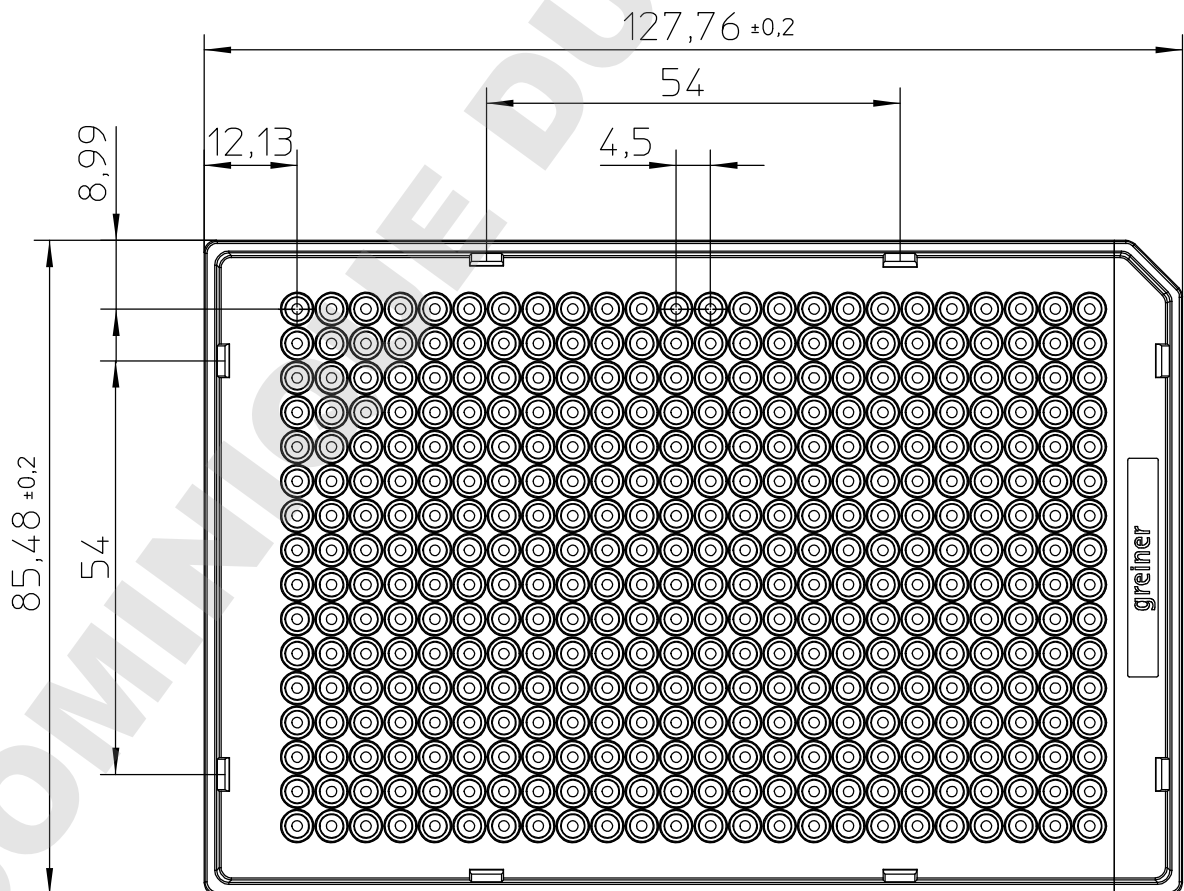

Curvature max.0,3

"All dimensions in mm"

Customer drawing subject to change without notice!

Uncontrolled Copy

Prior Issue	Drawn	Approved	Released	CONFIDENTIAL: Information contained in this document or drawing is confidential and proprietary to Greiner Bio-One GmbH. This document may not be reproduced for any reason without written permission from Greiner Bio-One GmbH. All rights of design, invention, and copyright are reserved.
Revision 1	Date 2010/12/22	Date 2015/02/19	Date 2015/02/19	
Date 2011/02/01	Name forb	Name schwarzj	Name sonntag	