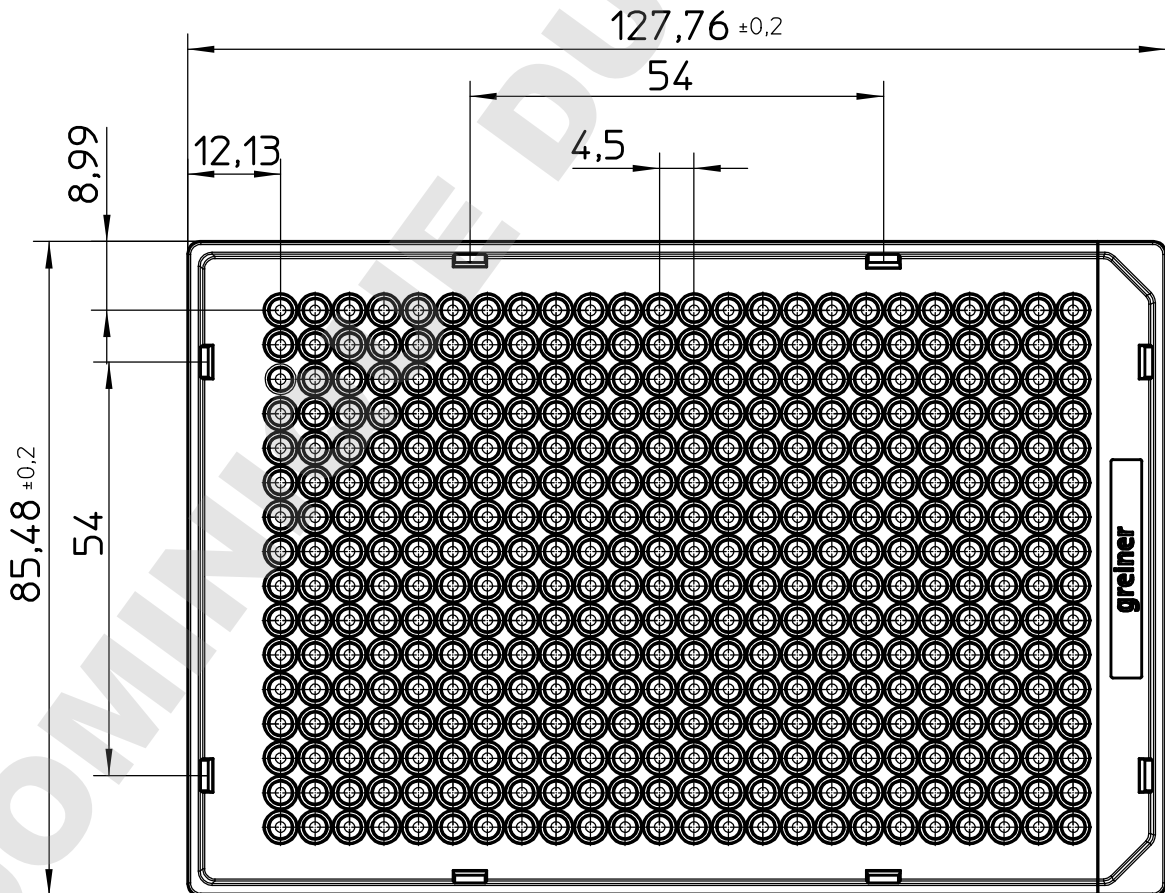

Curvature max.0,3

"All dimensions in mm"

Customer drawing subject to change without notice!

Uncontrolled Copy

Prior Issue	Drawn	Approved	Released	CONFIDENTIAL: Information contained in this document or drawing is confidential and proprietary to Greiner Bio-One GmbH. This document may not be reproduced for any reason without written permission from Greiner Bio-One GmbH. All rights of design, invention, and copyright are reserved.
Revision	Date	Date	Date	
4	2010/12/21	2017/02/02	2017/02/02	
Date	Name	Name	Name	
2016/05/17	forb	kessler	sonntag	