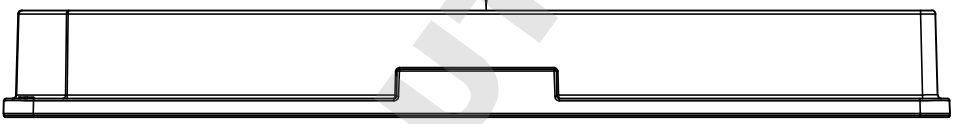

Curvature max.0,15

"All dimensions in mm"

Customer drawing subject to change without notice!

Uncontrolled Copy

Prior Issue	Drawn	Approved	Released	CONFIDENTIAL: Information contained in this document or drawing is confidential and proprietary to Greiner Bio-One GmbH. This document may not be reproduced for any reason without written permission from Greiner Bio-One GmbH. All rights of design, invention, and copyright are reserved.
Revision 1	Date 2014/10/06	Date 2015/03/10	Date 2015/03/10	
Date 2014/10/06	Name schwarzj	Name schwarzj	Name sonntag	