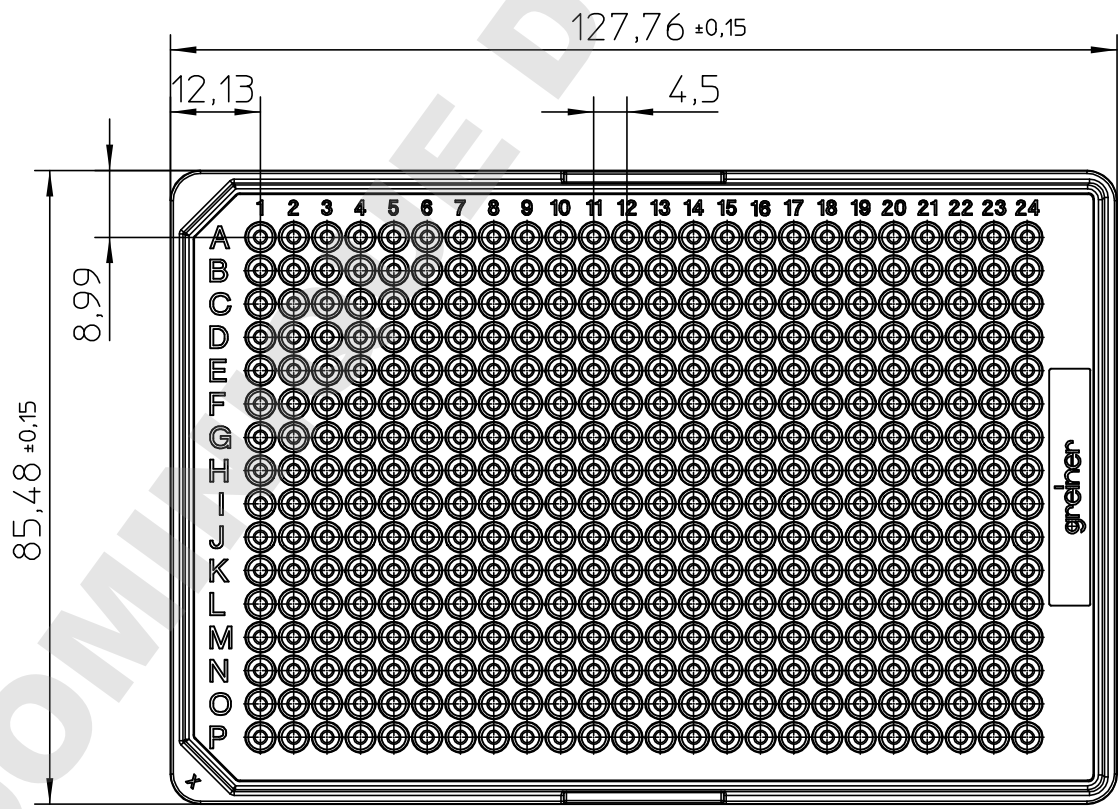

Curvature max.0,15

"All dimensions in mm"

Customer drawing subject to change without notice!

Uncontrolled Copy

Prior Issue	Drawn	Approved	Released	CONFIDENTIAL: Information contained in this document or drawing is confidential and proprietary to Greiner Bio-One GmbH. This document may not be reproduced for any reason without written permission from Greiner Bio-One GmbH. All rights of design, invention, and copyright are reserved.
Revision 1	Date 2014/10/06	Date 2015/03/10	Date 2015/03/10	
Date 2014/10/06	Name schwarzj	Name schwarzj	Name sonntag	