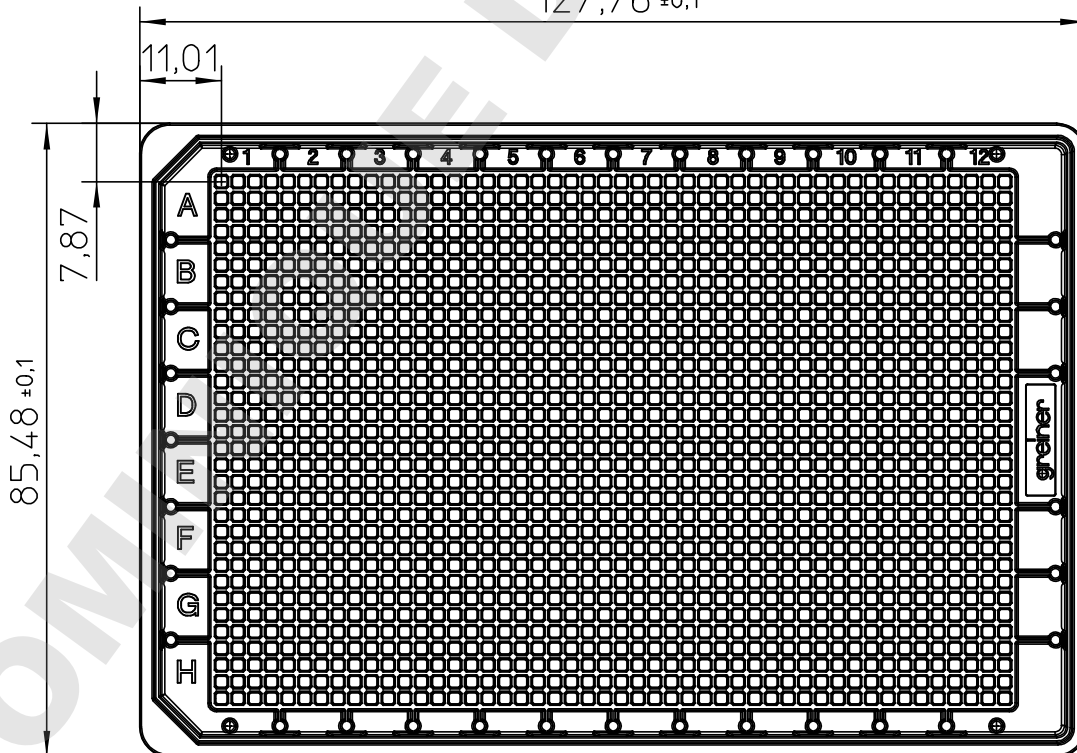

Curvature max.0,1

127,76 ± 0,1

"All dimensions in mm"

Customer drawing subject to change without notice!

**Uncontrolled Copy**

<b>Prior Issue</b>	<b>Drawn</b>	<b>Approved</b>	<b>Released</b>	CONFIDENTIAL: Information contained in this document or drawing is confidential and proprietary to Greiner Bio-One GmbH. This document may not be reproduced for any reason without written permission from Greiner Bio-One GmbH. All rights of design, invention, and copyright are reserved.
Revision 1	Date 2011/03/23	Date 2015/03/11	Date 2015/03/11	
Date 2011/03/24	Name forb	Name schwarzj	Name sonntag	