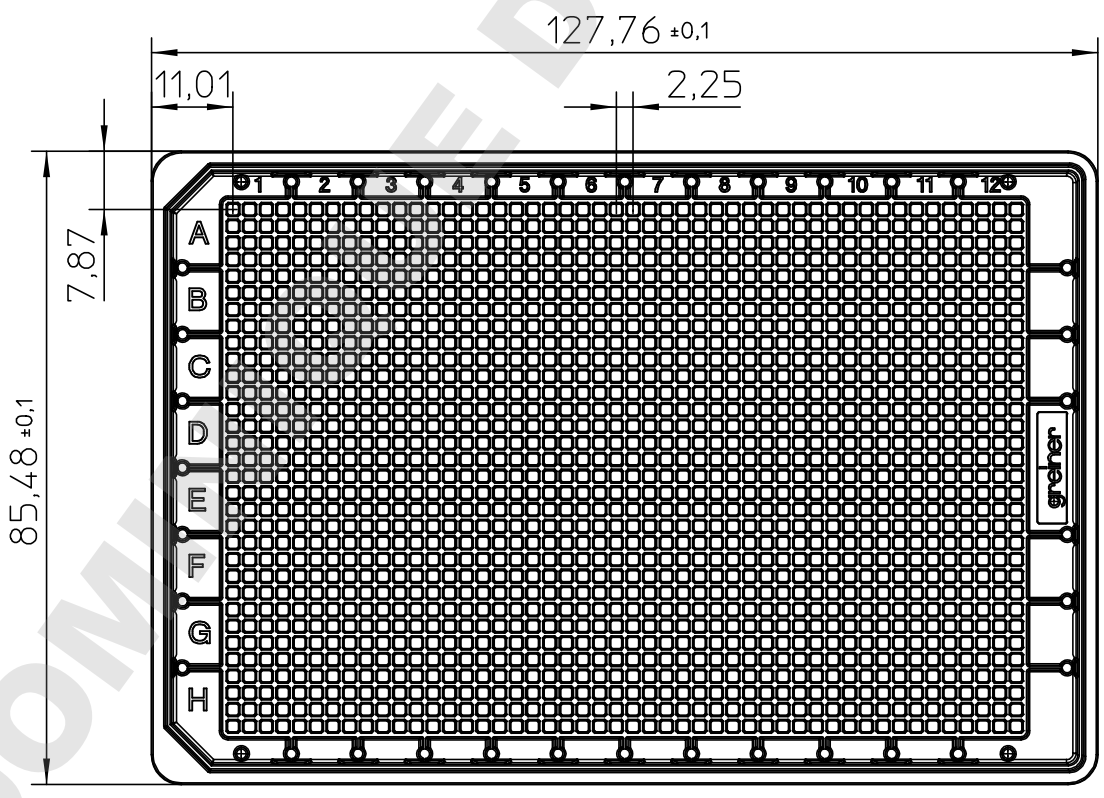

Curvature +0,1
-0,1

"All dimensions in mm"
Customer drawing subject to change without notice!

Uncontrolled Copy

Prior Issue	Drawn	Approved	Released	CONFIDENTIAL: Information contained in this document or drawing is confidential and proprietary to Greiner Bio-One GmbH. This document may not be reproduced for any reason without written permission from Greiner Bio-One GmbH. All rights of design, invention, and copyright are reserved.
Revision 2	Date 2011/09/01	Date 2015/05/04	Date 2015/05/04	
Date 2015/03/11	Name forb	Name forb	Name sonntag	