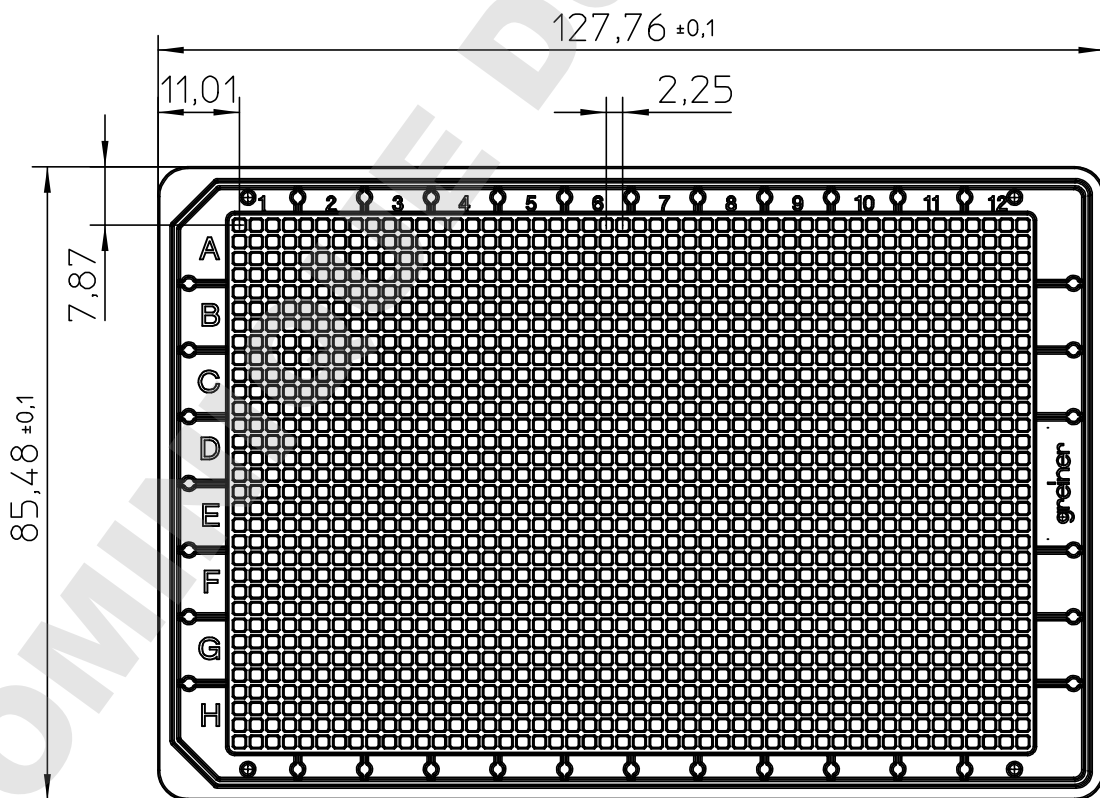

Curvature +0,1
-0,1

"All dimensions in mm"

Customer drawing subject to change without notice!

Uncontrolled Copy

Prior Issue	Drawn	Approved	Released	CONFIDENTIAL: Information contained in this document or drawing is confidential and proprietary to Greiner Bio-One GmbH. This document may not be reproduced for any reason without written permission from Greiner Bio-One GmbH. All rights of design, invention, and copyright are reserved.
Revision 1	Date 2014/05/09	Date 2015/03/10	Date 2015/03/10	
Date 2014/05/09	Name schwarzj	Name schwarzj	Name sonntag	