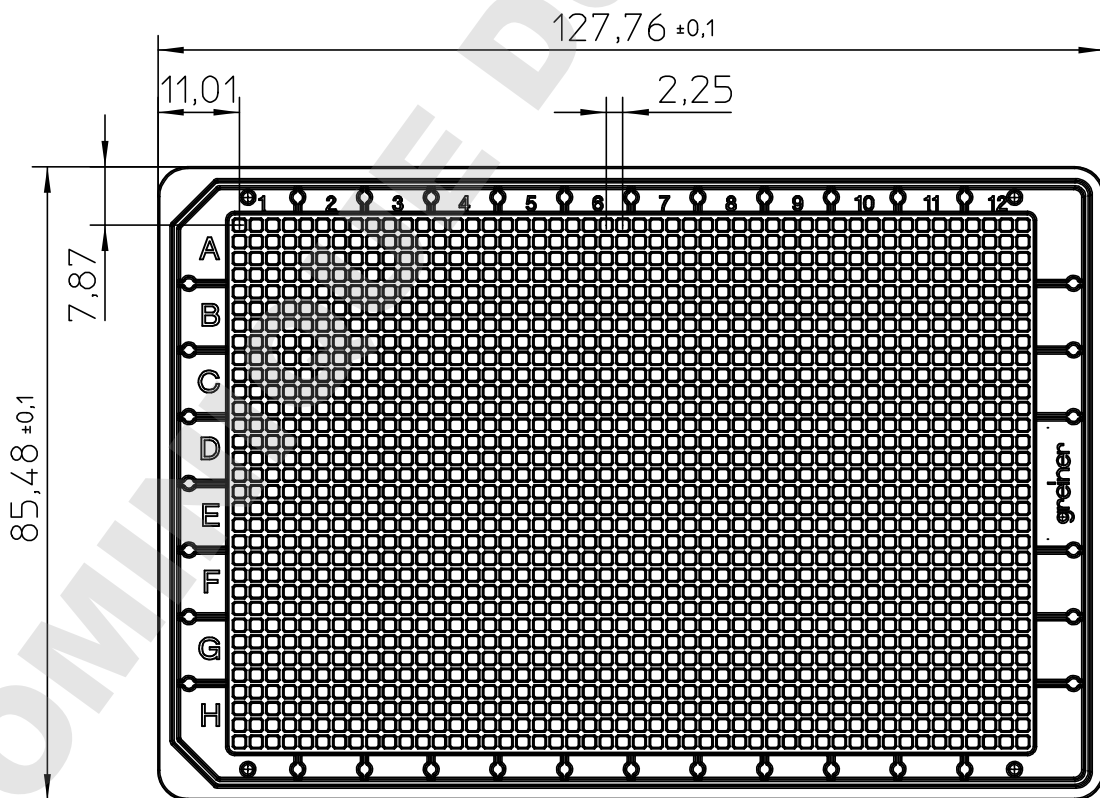

Curvature
+0,1
-0,1

"All dimensions in mm"

Customer drawing subject to change without notice!

Uncontrolled Copy

Prior Issue	Drawn	Approved	Released	CONFIDENTIAL: Information contained in this document or drawing is confidential and proprietary to Greiner Bio-One GmbH. This document may not be reproduced for any reason without written permission from Greiner Bio-One GmbH. All rights of design, invention, and copyright are reserved.
Revision 1	Date 2014/05/09	Date 2015/03/10	Date 2015/03/10	
Date 2014/05/09	Name schwarzj	Name schwarzj	Name sonntag	