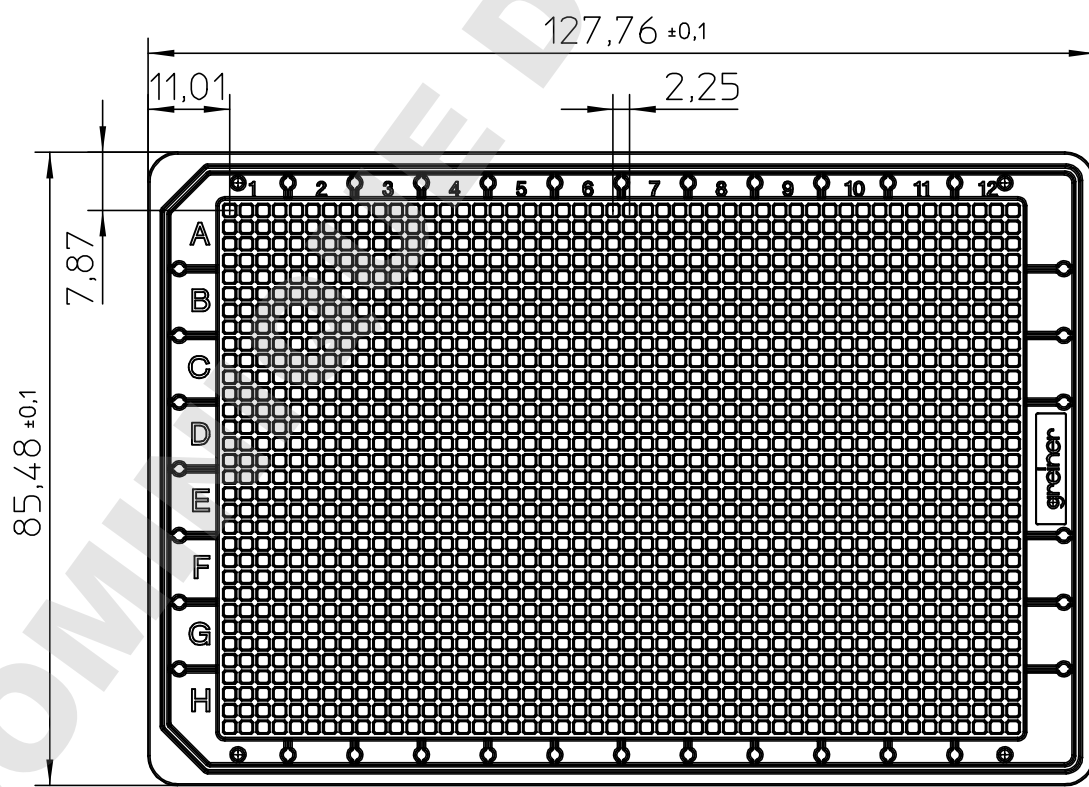

Curvature +0,05  
-0,05

"All dimensions in mm"  
Customer drawing subject to change without notice!

**Uncontrolled Copy**

Prior Issue	Drawn	Approved	Released	CONFIDENTIAL: Information contained in this document or drawing is confidential and proprietary to Greiner Bio-One GmbH. This document may not be reproduced for any reason without written permission from Greiner Bio-One GmbH. All rights of design, invention, and copyright are reserved.
Revision	Date 2011/03/23	Date 2015/03/09	Date 2015/03/09	
Date	Name forb	Name schwarzj	Name sonntag	