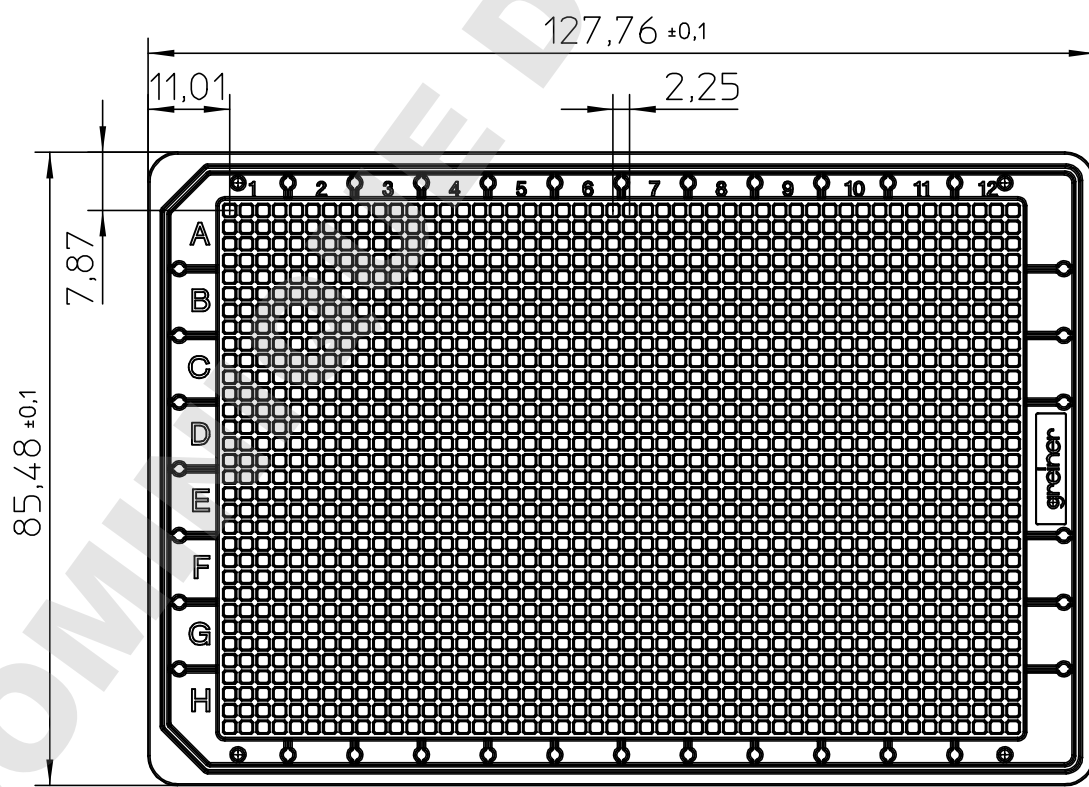

Curvature +0,05
-0,05

"All dimensions in mm"
Customer drawing subject to change without notice!

Uncontrolled Copy

Prior Issue	Drawn	Approved	Released	CONFIDENTIAL: Information contained in this document or drawing is confidential and proprietary to Greiner Bio-One GmbH. This document may not be reproduced for any reason without written permission from Greiner Bio-One GmbH. All rights of design, invention, and copyright are reserved.
Revision	Date 2011/03/23	Date 2015/03/09	Date 2015/03/09	
Date	Name forb	Name schwarzj	Name sonntag	