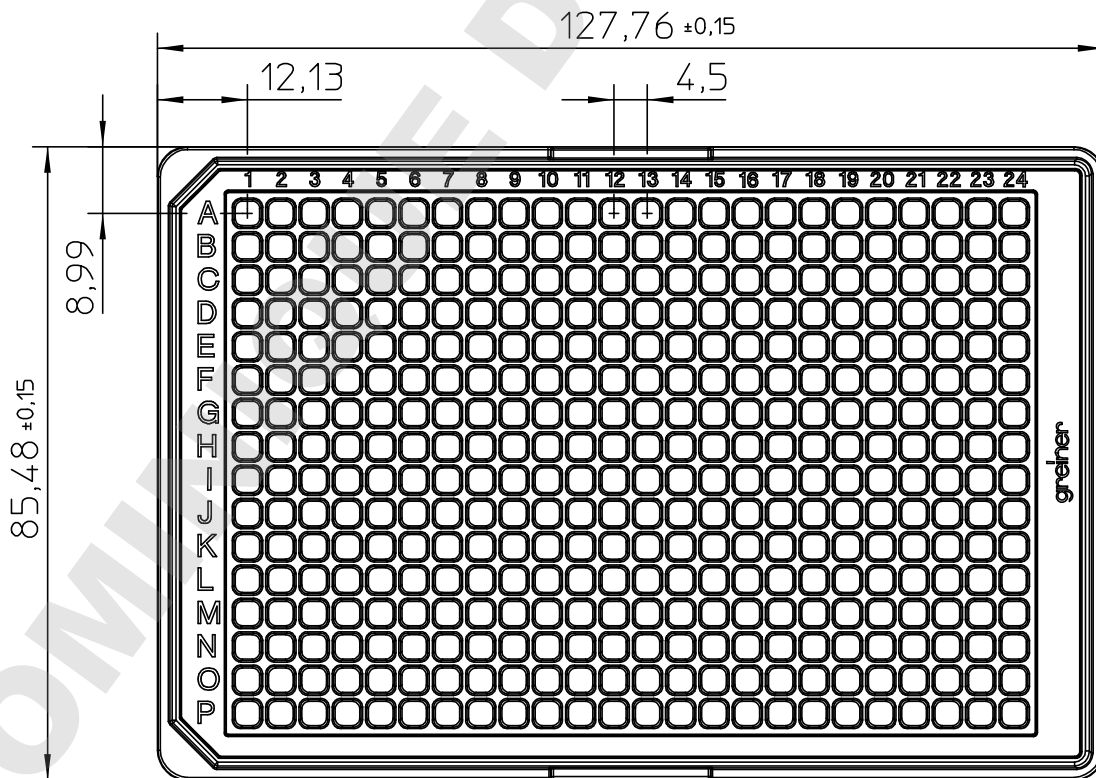

Curvature
+0,15
-0,15

"All dimensions in mm"

Customer drawing subject to change without notice!

Uncontrolled Copy

Prior Issue	Drawn	Approved	Released	CONFIDENTIAL: Information contained in this document or drawing is confidential and proprietary to Greiner Bio-One GmbH. This document may not be reproduced for any reason without written permission from Greiner Bio-One GmbH. All rights of design, invention, and copyright are reserved.
Revision 1	Date 2011/08/31	Date 2015/03/06	Date 2015/03/06	
Date 2011/08/31	Name forb	Name schwarzj	Name sonntag	