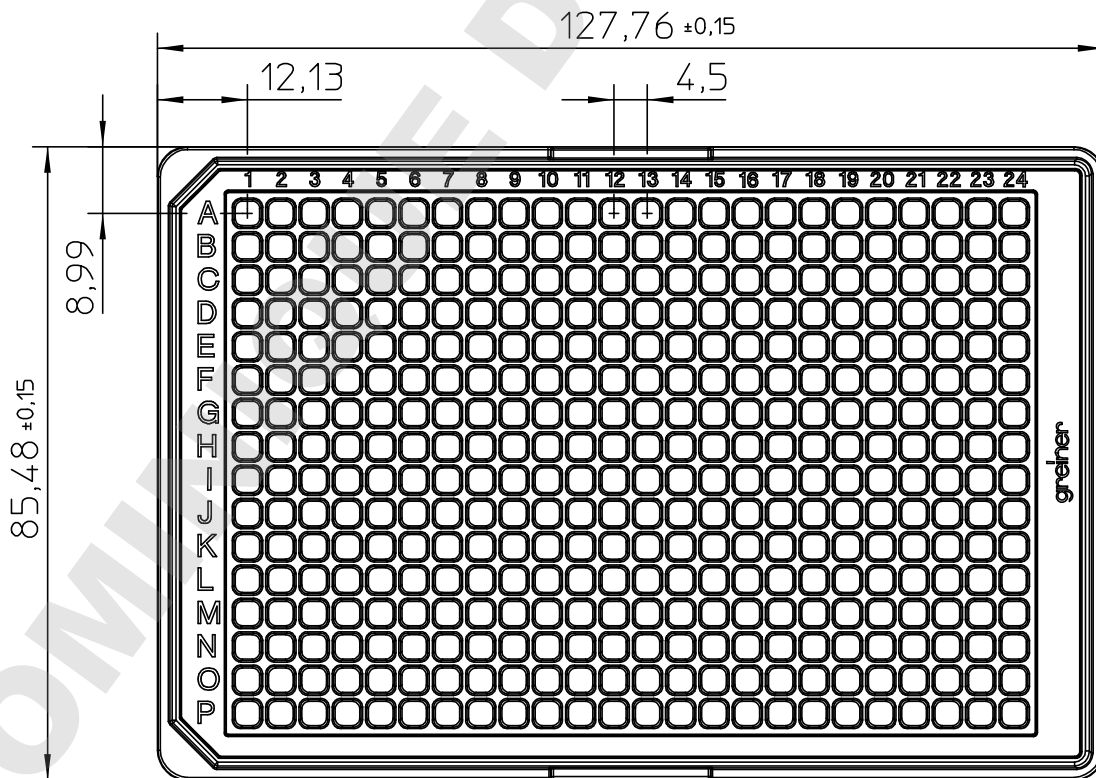

Curvature +0,15
-0,15

"All dimensions in mm"

Customer drawing subject to change without notice!

Uncontrolled Copy

Prior Issue	Drawn	Approved	Released	<small>CONFIDENTIAL: Information contained in this document or drawing is confidential and proprietary to Greiner Bio-One GmbH. This document may not be reproduced for any reason without written permission from Greiner Bio-One GmbH. All rights of design, invention, and copyright are reserved.</small>
Revision 1	Date 2011/08/31	Date 2015/03/06	Date 2015/03/06	
Date 2011/08/31	Name forb	Name schwarzj	Name sonntag	