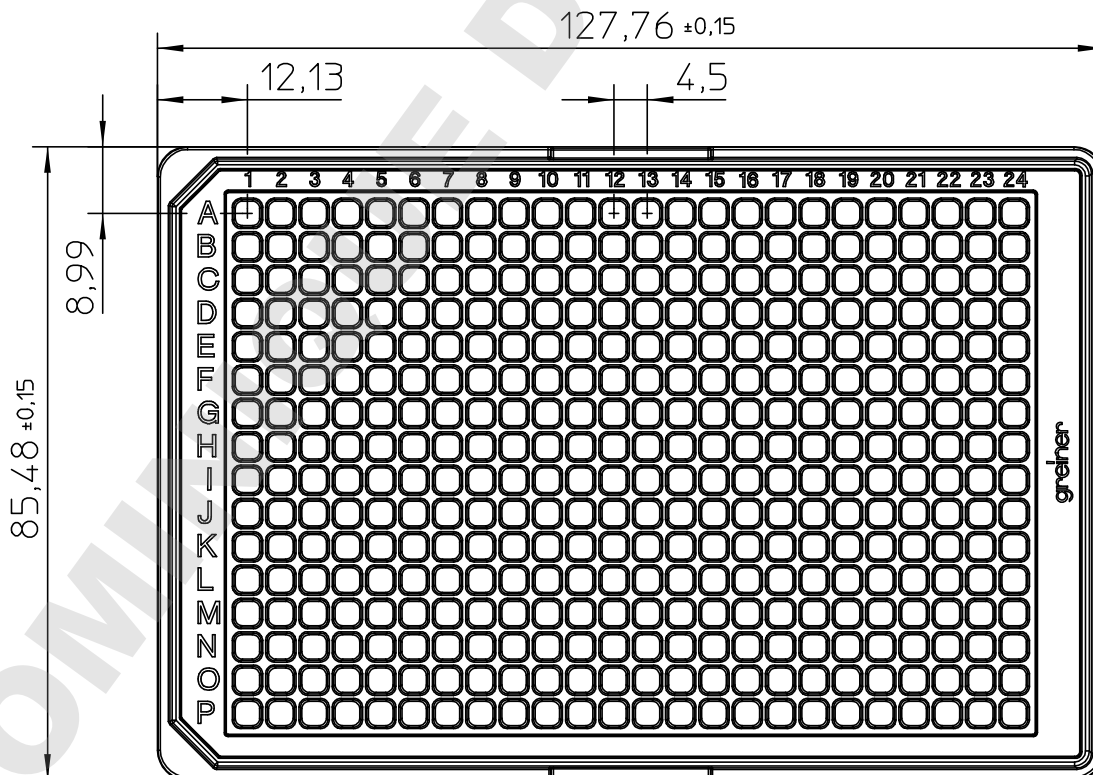

Curvature $+0,15$
 $-0,15$

"All dimensions in mm"

Customer drawing subject to change without notice!

Uncontrolled Copy

Prior Issue	Drawn	Approved	Released	CONFIDENTIAL: Information contained in this document or drawing is confidential and proprietary to Greiner Bio-One GmbH. This document may not be reproduced for any reason without written permission from Greiner Bio-One GmbH. All rights of design, invention, and copyright are reserved.
Revision 1	Date 2011/08/31	Date 2015/03/06	Date 2015/03/06	
Date 2011/08/31	Name forb	Name schwarzj	Name sonntag	