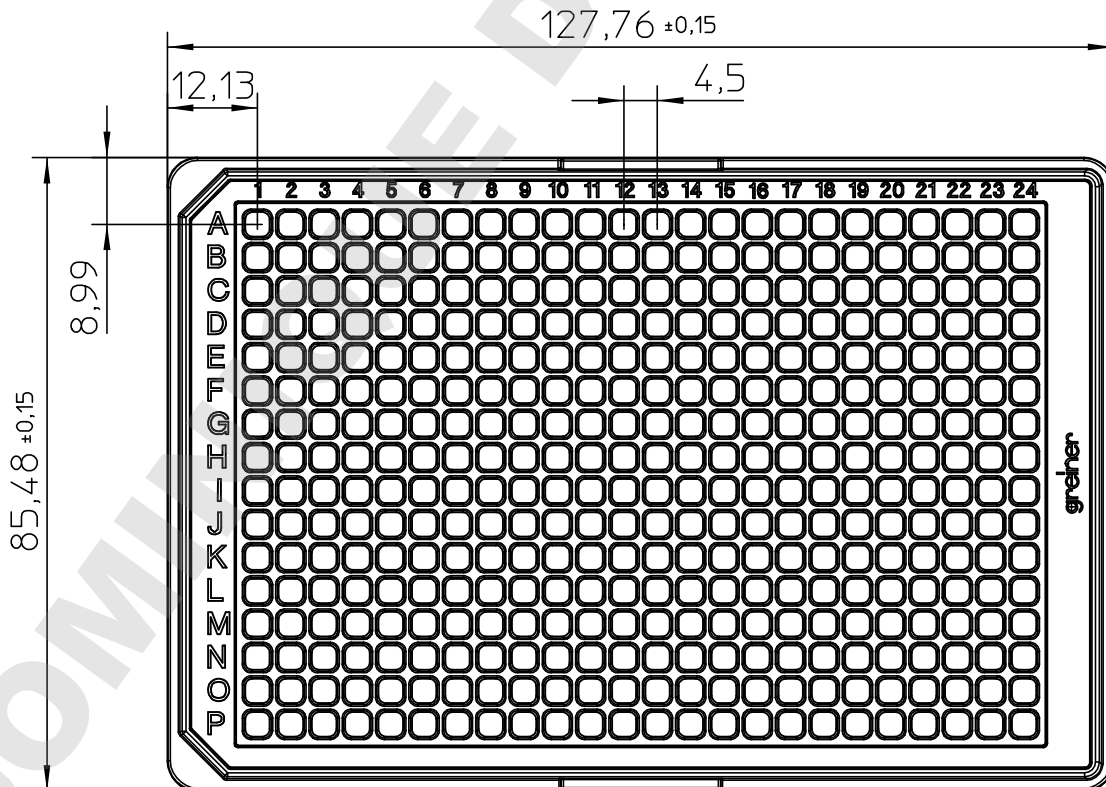

Curvature +0,15
-0,15

"All dimensions in mm"

Customer drawing subject to change without notice!

Uncontrolled Copy

Prior Issue	Drawn	Approved	Released	<small>CONFIDENTIAL: Information contained in this document or drawing is confidential and proprietary to Greiner Bio-One GmbH. This document may not be reproduced for any reason without written permission from Greiner Bio-One GmbH. All rights of design, invention, and copyright are reserved.</small>
Revision 2	Date 2011/08/31	Date 2015/03/06	Date 2015/03/06	
Date 2014/04/29	Name forb	Name schwarzj	Name sonntag	