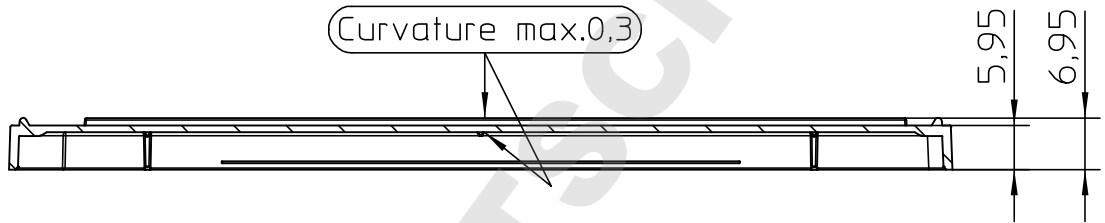

Curvature +0,15
-0,15

"All dimensions in mm"

Customer drawing subject to change without notice!

Uncontrolled Copy

Prior Issue	Drawn	Approved	Released	<small>CONFIDENTIAL: Information contained in this document or drawing is confidential and proprietary to Greiner Bio-One GmbH. This document may not be reproduced for any reason without written permission from Greiner Bio-One GmbH. All rights of design, invention, and copyright are reserved.</small>
Revision 2	Date 2011/08/31	Date 2015/03/06	Date 2015/03/06	
Date 2014/04/29	Name forb	Name schwarzj	Name sonntag	