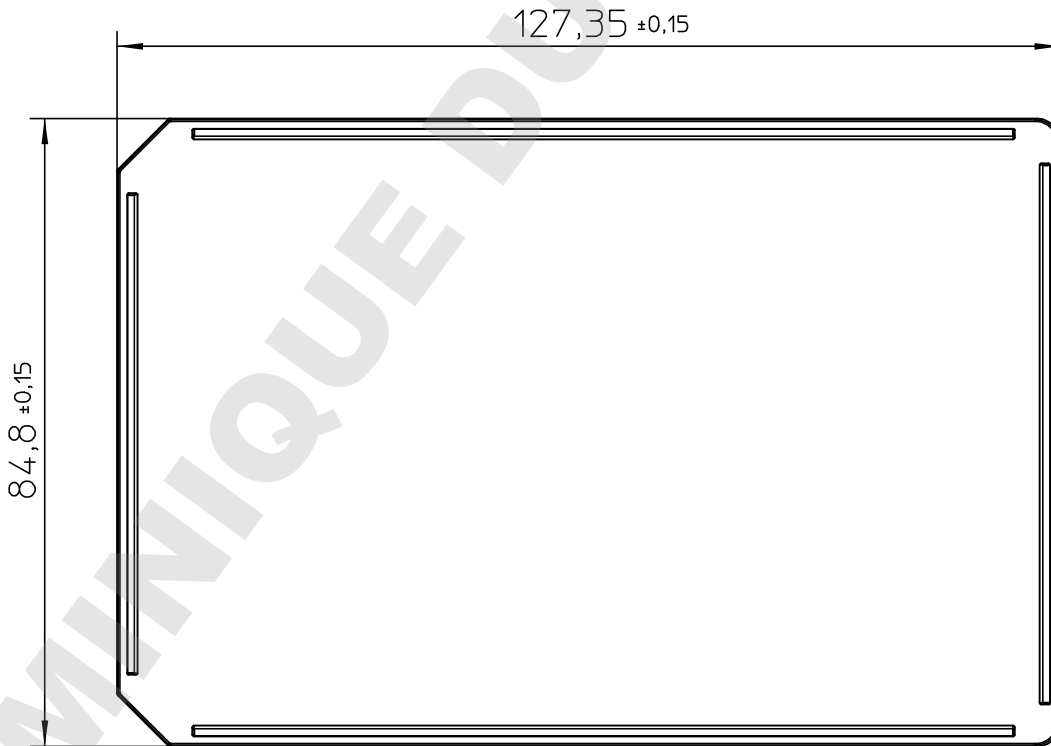

Curvature +0,15
-0,15

"All dimensions in mm"

Customer drawing subject to change without notice!

Uncontrolled Copy

Prior Issue	Drawn	Approved	Released	<small>CONFIDENTIAL: Information contained in this document or drawing is confidential and proprietary to Greiner Bio-One GmbH. This document may not be reproduced for any reason without written permission from Greiner Bio-One GmbH. All rights of design, invention, and copyright are reserved.</small>
Revision 2	Date 2011/08/31	Date 2015/03/06	Date 2015/03/06	
Date 2014/04/29	Name forb	Name schwarzj	Name sonntag	