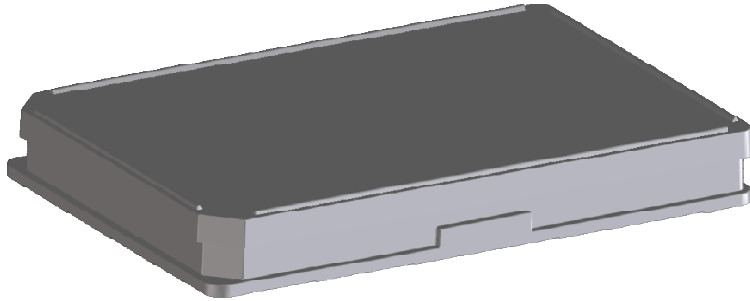

Curvature +0,15
-0,15

"All dimensions in mm"

Customer drawing subject to change without notice!

Uncontrolled Copy

Prior Issue	Drawn	Approved	Released	<small>CONFIDENTIAL: Information contained in this document or drawing is confidential and proprietary to Greiner Bio-One GmbH. This document may not be reproduced for any reason without written permission from Greiner Bio-One GmbH. All rights of design, invention, and copyright are reserved.</small>
Revision 2	Date 2011/08/31	Date 2015/03/06	Date 2015/03/06	
Date 2014/04/29	Name forb	Name schwarzj	Name sonntag	