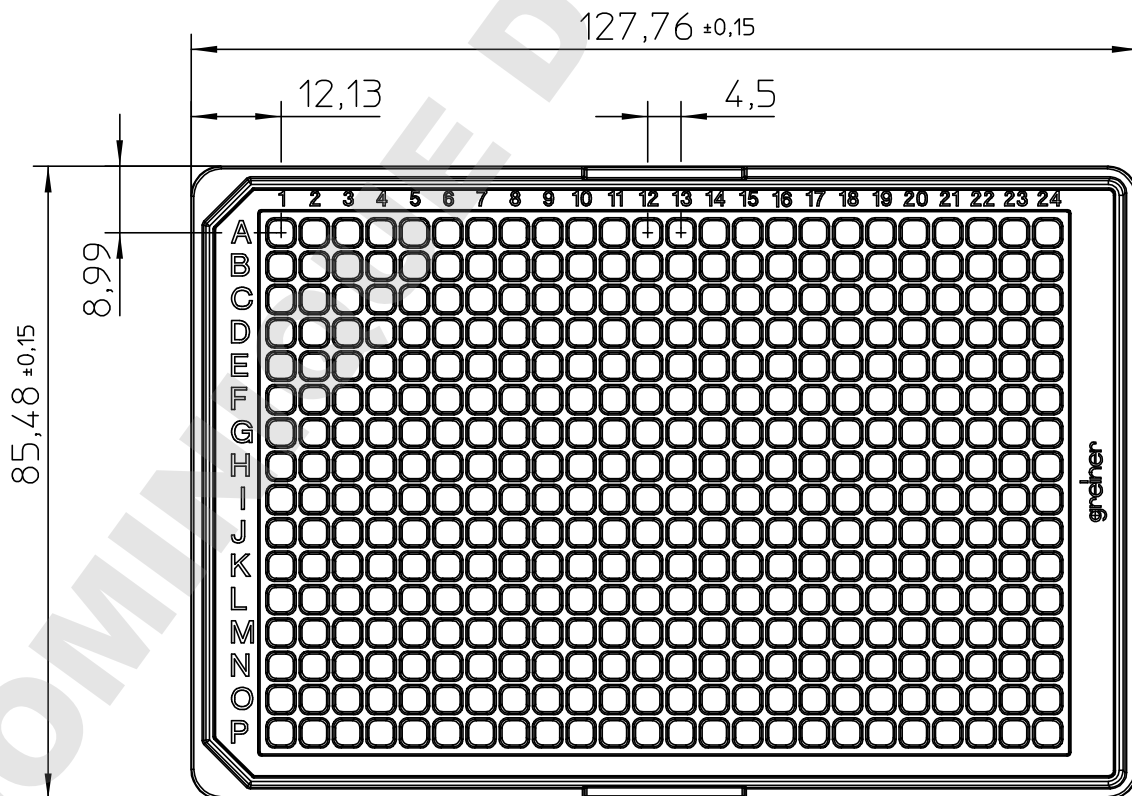

Curvature +0,15
-0,15

"All dimensions in mm"

Customer drawing subject to change without notice!

Uncontrolled Copy

Prior Issue	Drawn	Approved	Released	CONFIDENTIAL: Information contained in this document or drawing is confidential and proprietary to Greiner Bio-One GmbH. This document may not be reproduced for any reason without written permission from Greiner Bio-One GmbH. All rights of design, invention, and copyright are reserved.
Revision 2	Date 2011/08/30	Date 2015/01/23	Date 2015/01/23	
Date 2013/06/24	Name forb	Name schwarzj	Name sonntag	