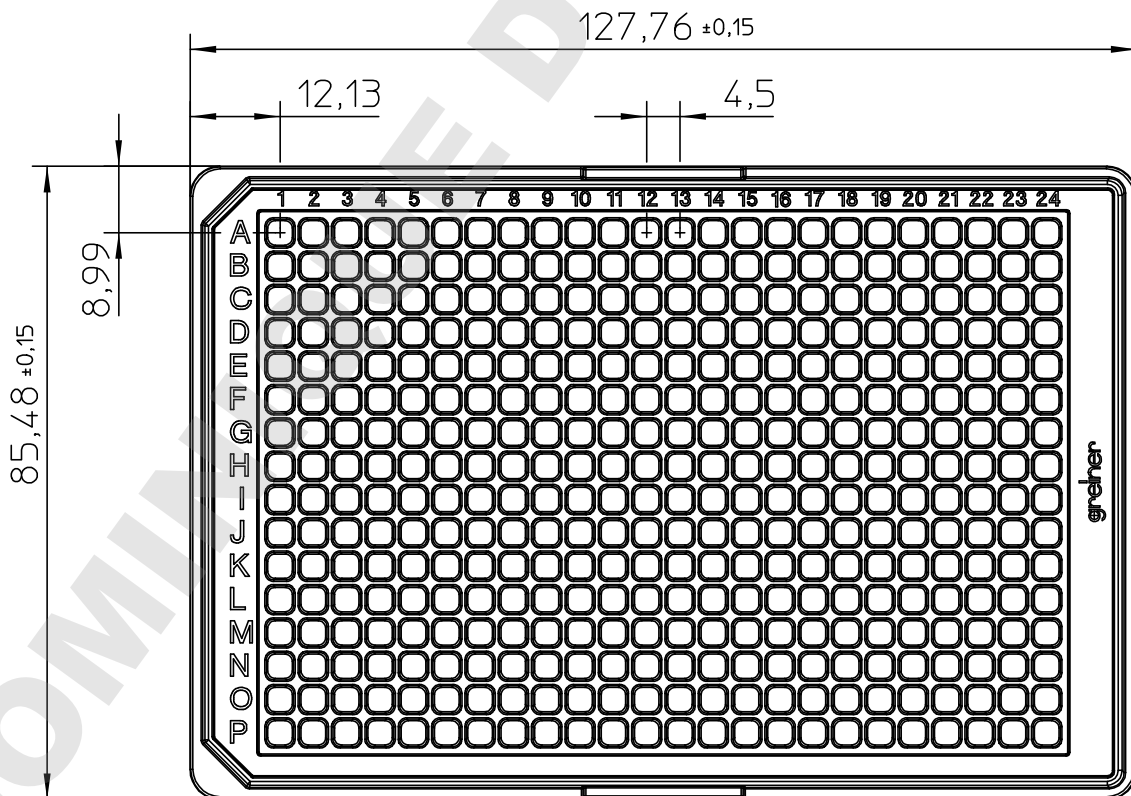

Curvature +0,15
-0,15

"All dimensions in mm"

Customer drawing subject to change without notice!

Uncontrolled Copy

Prior Issue	Drawn	Approved	Released	CONFIDENTIAL: Information contained in this document or drawing is confidential and proprietary to Greiner Bio-One GmbH. This document may not be reproduced for any reason without written permission from Greiner Bio-One GmbH. All rights of design, invention, and copyright are reserved.
Revision 2	Date 2011/08/30	Date 2015/01/23	Date 2015/01/23	
Date 2013/06/24	Name forb	Name schwarzj	Name sonntag	