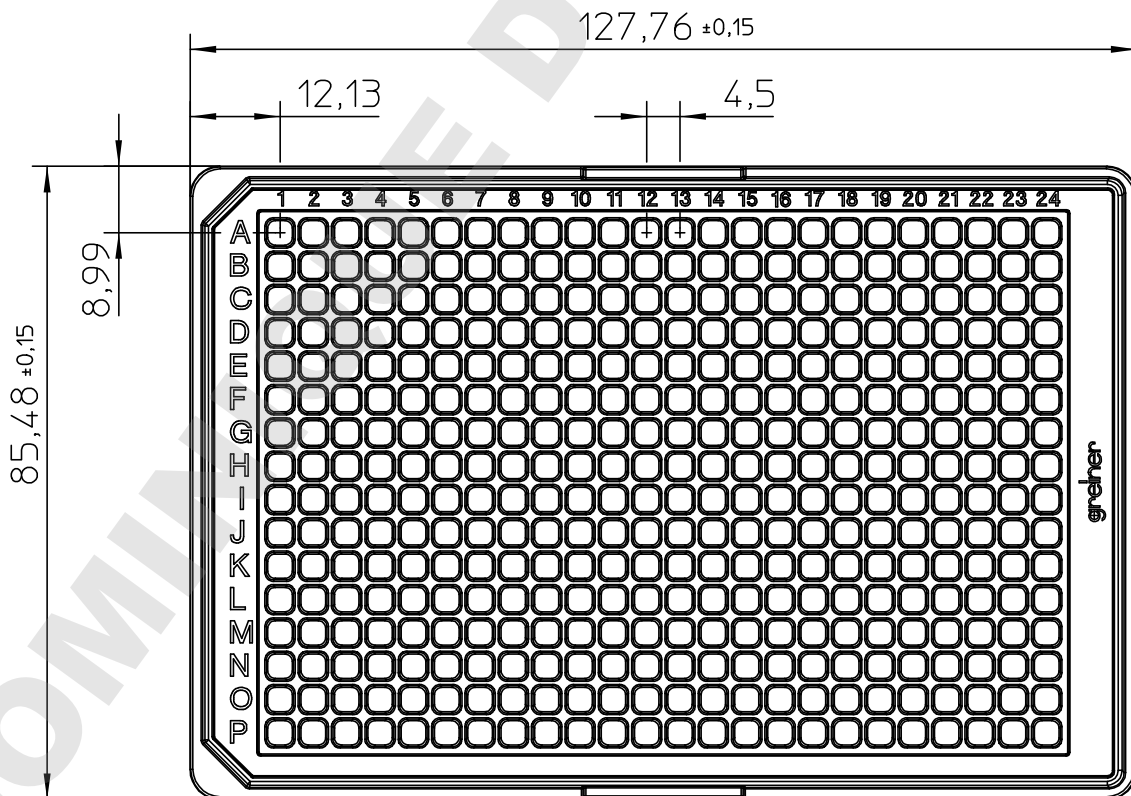

Curvature $+0,15$
 $-0,15$

"All dimensions in mm"

Customer drawing subject to change without notice!

Uncontrolled Copy

Prior Issue	Drawn	Approved	Released	CONFIDENTIAL: Information contained in this document or drawing is confidential and proprietary to Greiner Bio-One GmbH. This document may not be reproduced for any reason without written permission from Greiner Bio-One GmbH. All rights of design, invention, and copyright are reserved.
Revision 2	Date 2011/08/30	Date 2015/01/23	Date 2015/01/23	
Date 2013/06/24	Name forb	Name schwarzj	Name sonntag	