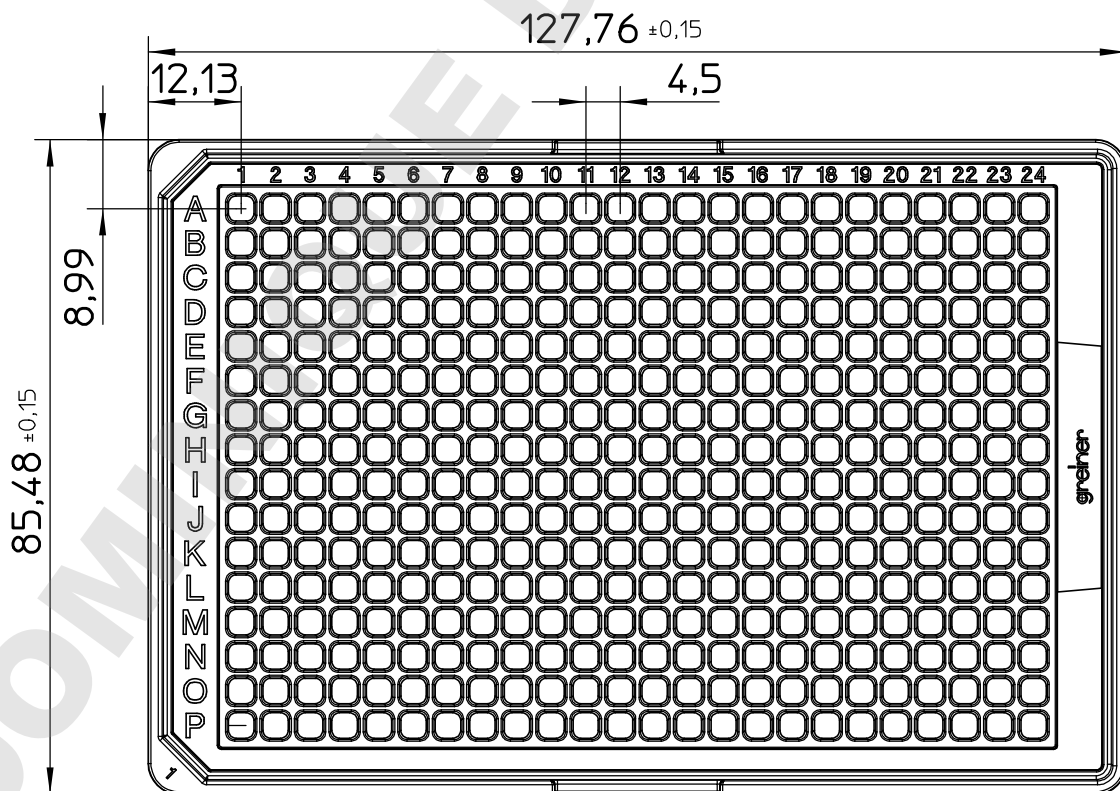

Curvature +0,2
-0,15

"All dimensions in mm"

Customer drawing subject to change without notice!

Uncontrolled Copy

Prior Issue	Drawn	Approved	Released	CONFIDENTIAL: Information contained in this document or drawing is confidential and proprietary to Greiner Bio-One GmbH. This document may not be reproduced for any reason without written permission from Greiner Bio-One GmbH. All rights of design, invention, and copyright are reserved.
Revision 3	Date 2014/03/03	Date 2017/01/31	Date 2017/01/31	
Date 2015/01/23	Name schwarzj	Name schwarzj	Name sonntag	