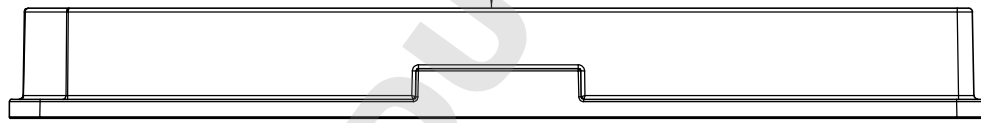

Curvature +0,2
-0,15

"All dimensions in mm"

Customer drawing subject to change without notice!

Uncontrolled Copy

Prior Issue	Drawn	Approved	Released	CONFIDENTIAL: Information contained in this document or drawing is confidential and proprietary to Greiner Bio-One GmbH. This document may not be reproduced for any reason without written permission from Greiner Bio-One GmbH. All rights of design, invention, and copyright are reserved.
Revision 3	Date 2014/03/03	Date 2017/01/31	Date 2017/01/31	
Date 2015/01/23	Name schwarzj	Name schwarzj	Name sonntag	