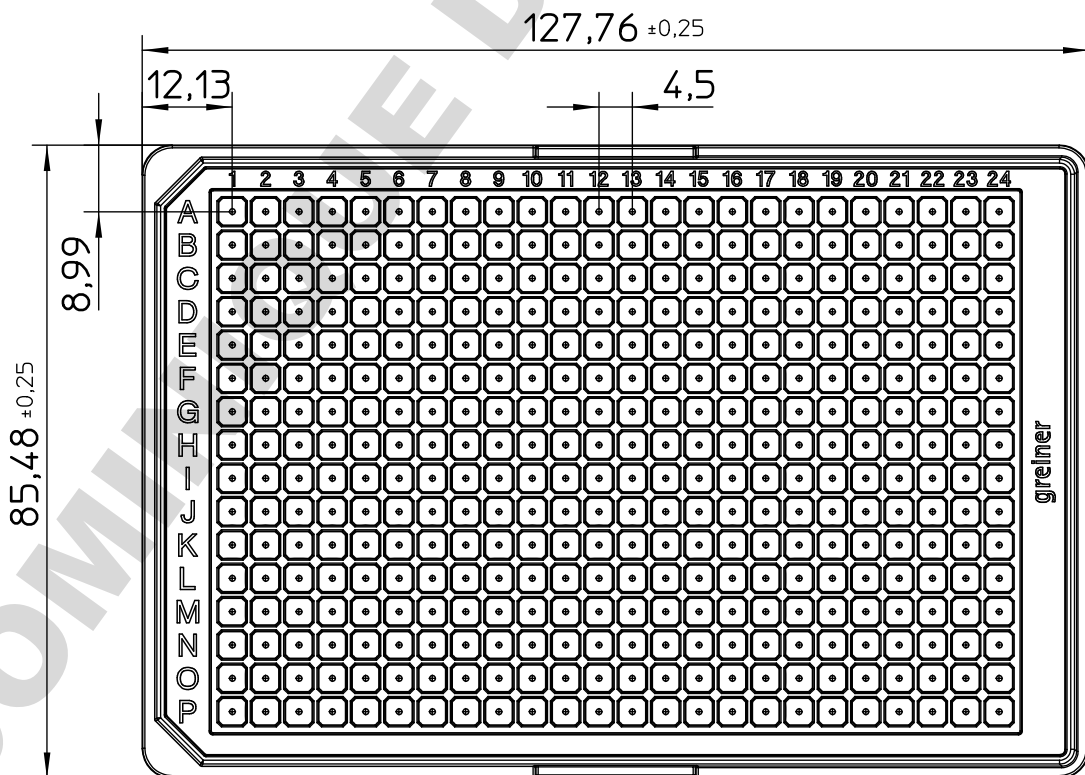

Curvature  $\updownarrow$  Max.Diff 0.25

"All dimensions in mm"

Customer drawing subject to change without notice!

Uncontrolled Copy

Prior Issue	Drawn	Approved	Released	CONFIDENTIAL: Information contained in this document or drawing is confidential and proprietary to Greiner Bio-One GmbH. This document may not be reproduced for any reason without written permission from Greiner Bio-One GmbH. All rights of design, invention, and copyright are reserved.
Revision	Date 2011/08/30	Date 2020/10/08	Date 2020/10/08	
Date	Name forb	Name forb	Name sonntag	