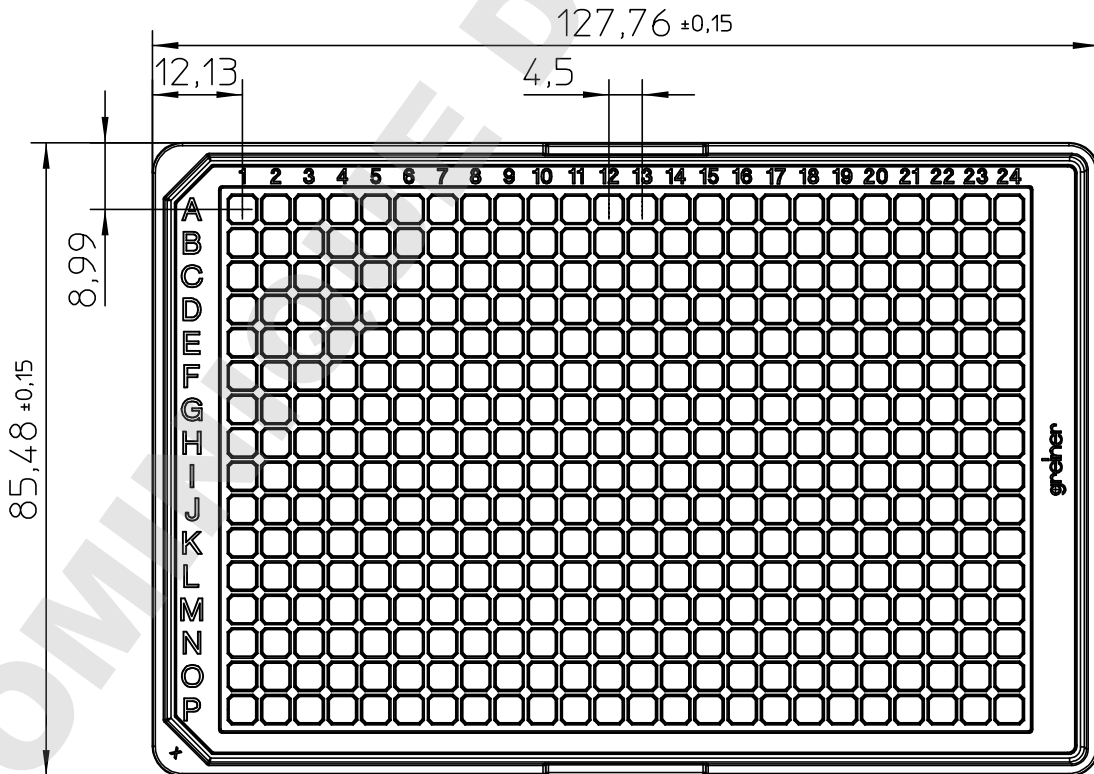

Curvature +0,15
-0,15

"All dimensions in mm"

Customer drawing subject to change without notice!

Uncontrolled Copy

| Prior Issue | Drawn | Approved | Released | <small>CONFIDENTIAL: Information contained in this document or drawing is confidential and proprietary to Greiner Bio-One GmbH. This document may not be reproduced for any reason without written permission from Greiner Bio-One GmbH. All rights of design, invention, and copyright are reserved.</small> |
|--------------------|--------------------|--------------------|--------------------|---|
| Revision 1 | Date 2011/08/30 | Date 2015/01/23 | Date 2015/01/23 | |
| Date 2011/08/30 | Name forb | Name schwarzj | Name sonntag | |