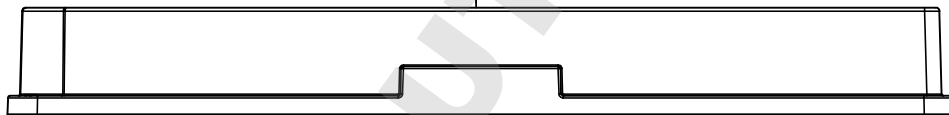

Curvature +0,15
-0,15

"All dimensions in mm"

Customer drawing subject to change without notice!

Uncontrolled Copy

| Prior Issue | Drawn | Approved | Released | <small>CONFIDENTIAL: Information contained in this document or drawing is confidential and proprietary to Greiner Bio-One GmbH. This document may not be reproduced for any reason without written permission from Greiner Bio-One GmbH. All rights of design, invention, and copyright are reserved.</small> |
|--------------------|--------------------|--------------------|--------------------|---|
| Revision 1 | Date 2011/08/30 | Date 2015/01/23 | Date 2015/01/23 | |
| Date 2011/08/30 | Name forb | Name schwarzj | Name sonntag | |