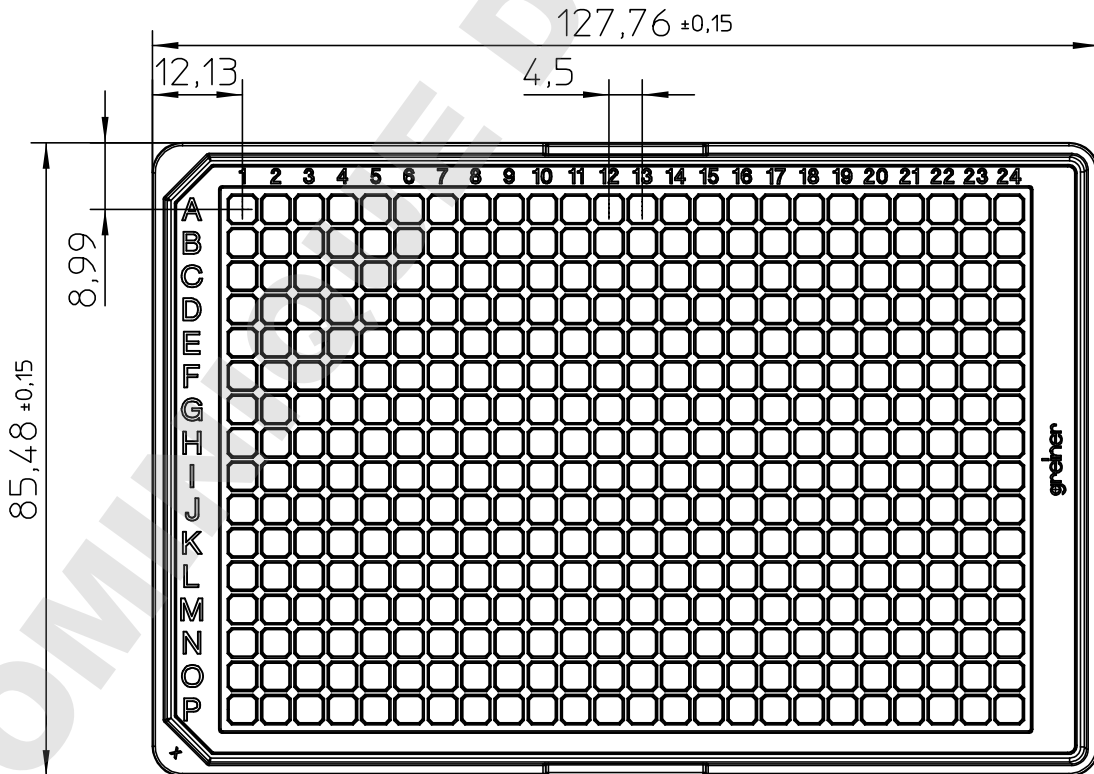

Curvature +0,15
-0,15

"All dimensions in mm"

Customer drawing subject to change without notice!

Uncontrolled Copy

Prior Issue	Drawn	Approved	Released	CONFIDENTIAL: Information contained in this document or drawing is confidential and proprietary to Greiner Bio-One GmbH. This document may not be reproduced for any reason without written permission from Greiner Bio-One GmbH. All rights of design, invention, and copyright are reserved.
Revision 1	Date 2011/08/30	Date 2015/01/23	Date 2015/01/23	
Date 2011/08/30	Name forb	Name schwarzj	Name sonntag	