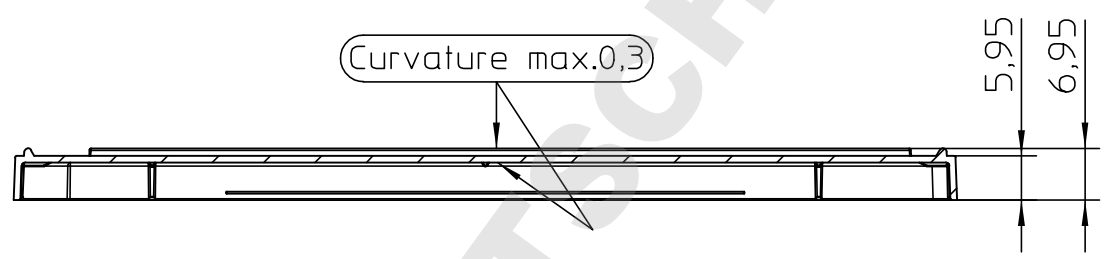

Curvature
+0,2
-0,15

"All dimensions in mm"

Customer drawing subject to change without notice!

Uncontrolled Copy

Prior Issue	Drawn	Approved	Released	CONFIDENTIAL: Information contained in this document or drawing is confidential and proprietary to Greiner Bio-One GmbH. This document may not be reproduced for any reason without written permission from Greiner Bio-One GmbH. All rights of design, invention, and copyright are reserved.
Revision 3	Date 2011/06/30	Date 2015/01/23	Date 2015/01/23	
Date 2014/05/05	Name forb	Name schwarzj	Name sonntag	