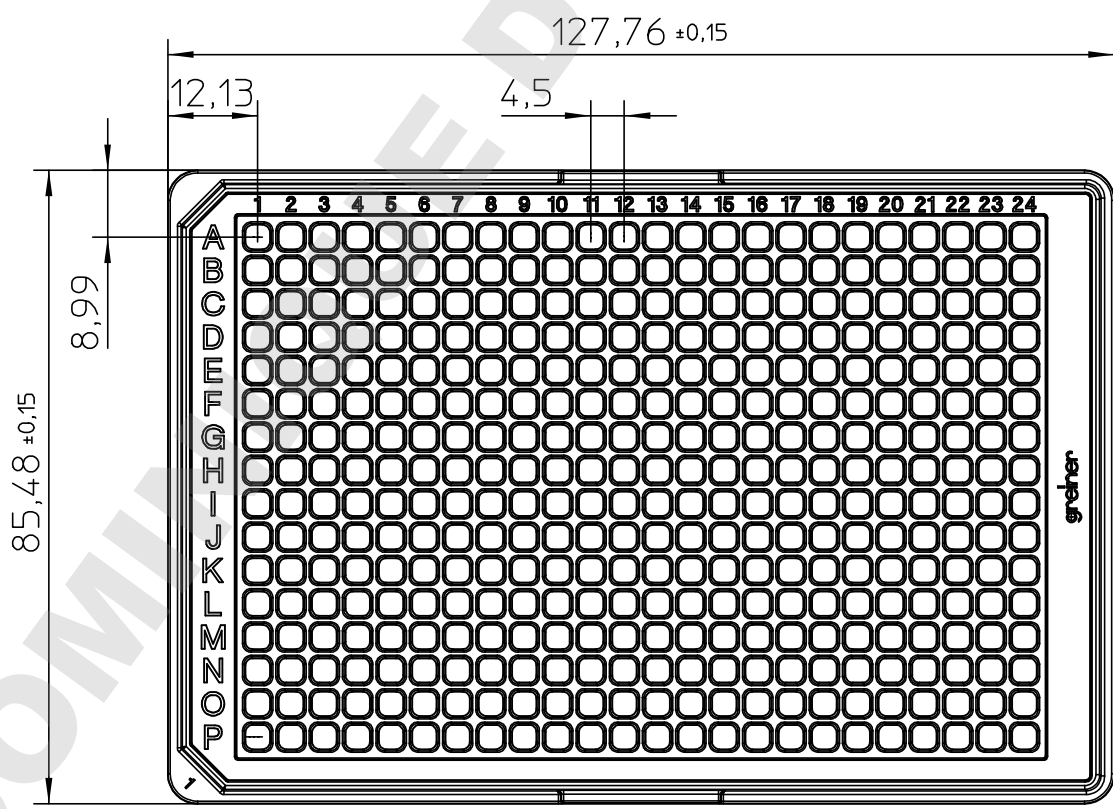

Curvature
+0,2
-0,15

"All dimensions in mm"

Customer drawing subject to change without notice!

Uncontrolled Copy

Prior Issue	Drawn	Approved	Released	CONFIDENTIAL: Information contained in this document or drawing is confidential and proprietary to Greiner Bio-One GmbH. This document may not be reproduced for any reason without written permission from Greiner Bio-One GmbH. All rights of design, invention, and copyright are reserved.
Revision 3	Date 2011/06/30	Date 2015/01/23	Date 2015/01/23	
Date 2014/05/05	Name forb	Name schwarzj	Name sonntag	