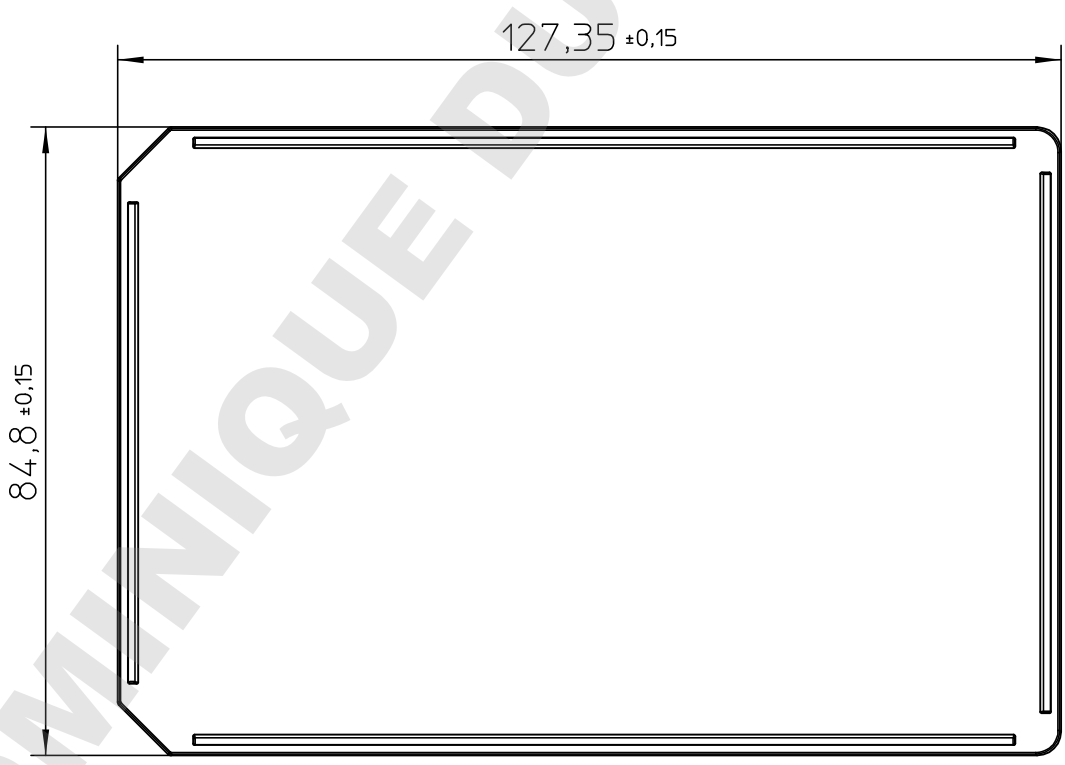

Curvature
+0,2
-0,15

"All dimensions in mm"

Customer drawing subject to change without notice!

Uncontrolled Copy

Prior Issue	Drawn	Approved	Released	CONFIDENTIAL: Information contained in this document or drawing is confidential and proprietary to Greiner Bio-One GmbH. This document may not be reproduced for any reason without written permission from Greiner Bio-One GmbH. All rights of design, invention, and copyright are reserved.
Revision 3	Date 2011/06/30	Date 2015/01/23	Date 2015/01/23	
Date 2014/05/05	Name forb	Name schwarzj	Name sonntag	