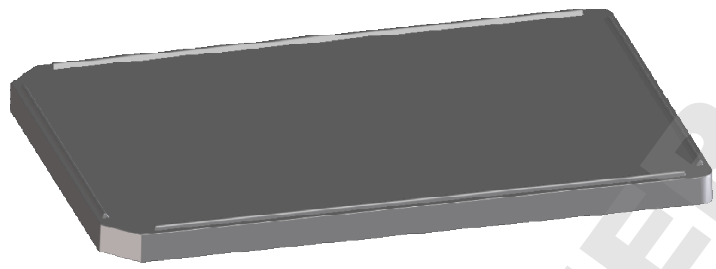

Curvature
+0,2
-0,15

"All dimensions in mm"

Customer drawing subject to change without notice!

Uncontrolled Copy

Prior Issue	Drawn	Approved	Released	CONFIDENTIAL: Information contained in this document or drawing is confidential and proprietary to Greiner Bio-One GmbH. This document may not be reproduced for any reason without written permission from Greiner Bio-One GmbH. All rights of design, invention, and copyright are reserved.
Revision 3	Date 2011/06/30	Date 2015/01/23	Date 2015/01/23	
Date 2014/05/05	Name forb	Name schwarzj	Name sonntag	