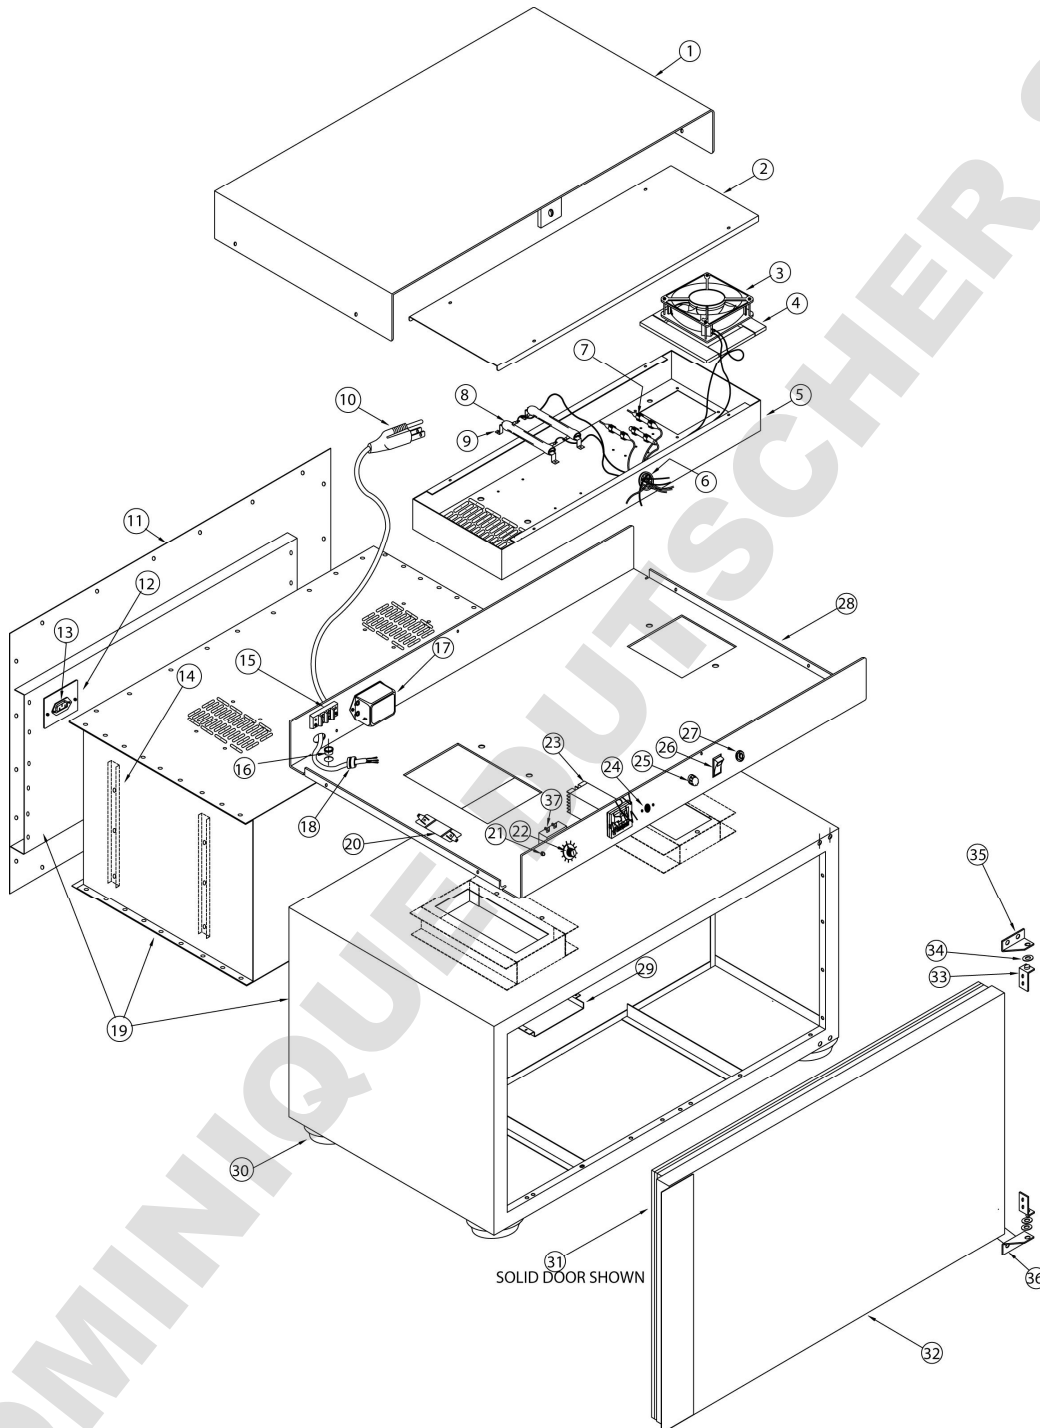

DOMINIQUE FUSCHER SAS

BELLCO GLASS, INC.

Bellco Glass, Inc. · 340 Edrudo Road · Vineland, NJ · 08360

Ver: 7/05