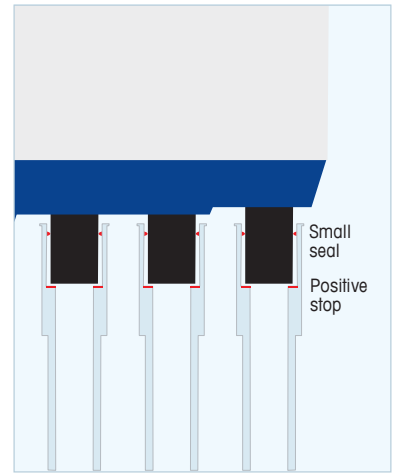

METTLER TOLEDO

Rainin XLS+ Multichannels

Lightweight, Superior Performance

The new Rainin XLS+™ multichannel pipettes by METTLER TOLEDO raise the bar on multichannel pipetting and performance. The new models are up to **35% lighter**, which means they are easier to maneuver and easy on your hands, even after hours of pipetting.

XLS+ pipettes are Rainin's most technically and ergonomically advanced multichannels available. Equipped with Rainin's patented LiteTouch™ System (LTS™) technology, these multichannel pipettes are easy on your hands and deliver precise and consistent sample pickup across all channels. Built rugged and with premium quality materials, these multichannels will deliver years of consistent, reliable service. And like all Rainin XLS+ pipettes, the embedded RFID tag supports advanced calibration tracking.

Lightest touch

Choose Rainin's patented LiteTouch System (LTS) for ergonomics and ease of use. With a small seal and positive stop, tips load quickly, seal perfectly and are easy to eject.

Channel consistency

With a small seal and positive stop, LTS provides a fast, perfect seal across all channels. No rocking or hand-tightening required... ever! Perfect seals result in consistent sample pickup on all channels – first time, every time.