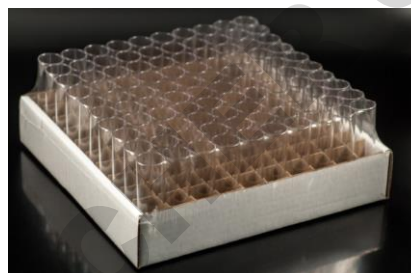

SCHEDA TECNICA PRODOTTO - TECHNICAL DATA SHEET

VIALS FOR DROSOPHILA

Characteristics

- In carton-rack of 100 pcs or bulk

- In polystyrene
- 2 formats of tubes:
 - Ø 25 x 95 mm
 - Ø 28.5 x 95 mm

Cat.no	Description and Dimension	Packaging (pcs)
789008	Drosophila tube Ø 25 x 95 mm in PS	500 bulk
789001	Drosophila tube Ø 25 x 95 mm in PS	5 tray x 100
789009	Drosophila tube Ø 28.5 x 95 mm in PS	500 bulk
789002	Drosophila tube Ø 28.5 x 95 mm in PS	5 tray x 100