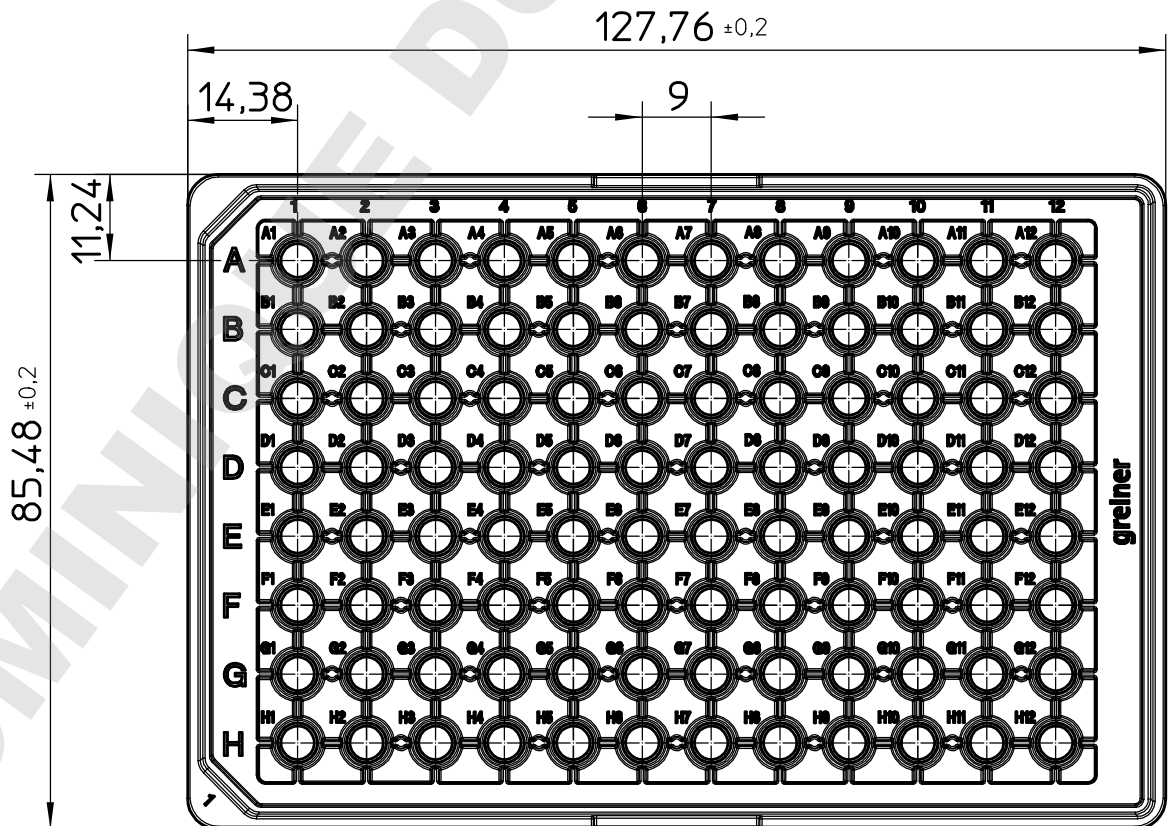

Curvature max. 0,20

"All dimensions in mm"

Customer drawing subject to change without notice!

Uncontrolled Copy

Prior Issue	Drawn	Approved	Released	CONFIDENTIAL: Information contained in this document or drawing is confidential and proprietary to Greiner Bio-One GmbH. This document may not be reproduced for any reason without written permission from Greiner Bio-One GmbH. All rights of design, invention, and copyright are reserved.
Revision 1	Date 2015/03/19	Date 2017/02/03	Date 2017/02/03	
Date 2015/03/19	Name forb	Name kessler	Name sonntag	