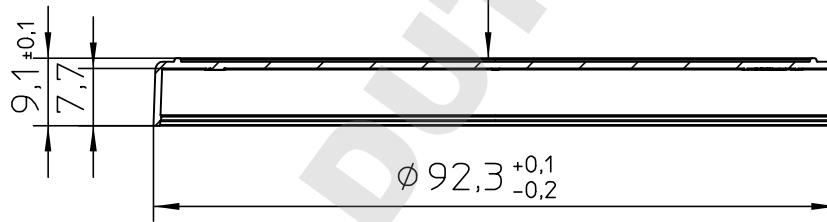

Valid for Item-No.: 664910, 664920, 664940, 664950

Curvature +0.15  
-0.70

$\phi$  89,05 <sup>+0.1</sup>/<sub>-0.2</sub>

Curvature +0.50  
-0.15

$\phi$  87,05

"All dimensions in mm"

Customer drawing subject to change without notice!