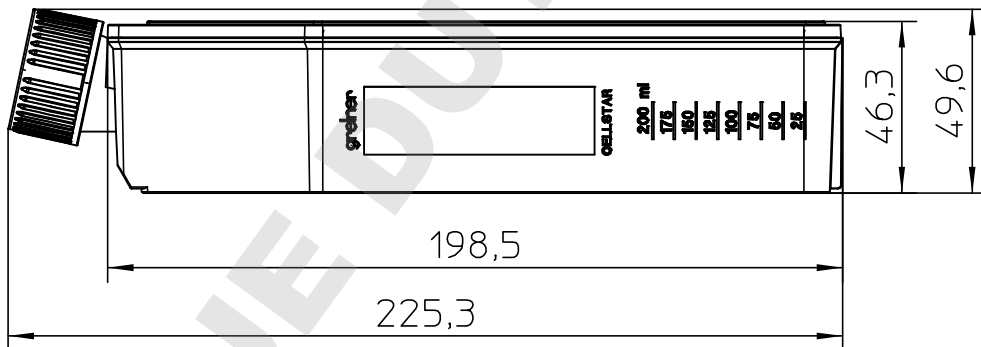

Curvature
+0,5
-0,1

"All dimensions in mm"
Customer drawing subject to change without notice!

Uncontrolled Copy

Prior Issue	Drawn	Approved	Released	CONFIDENTIAL: Information contained in this document or drawing is confidential and proprietary to Greiner Bio-One GmbH. This document may not be reproduced for any reason without written permission from Greiner Bio-One GmbH. All rights of design, invention, and copyright are reserved.
Revision 3	Date 2011/03/08	Date 2015/03/04	Date 2015/03/04	
Date 2012/11/29	Name forb	Name schwarzj	Name sonntag	