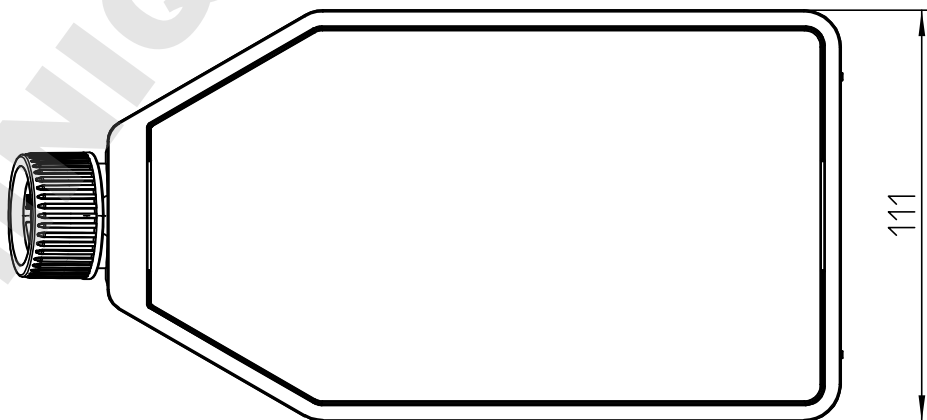

Curvature
+0,5
-0,1

"All dimensions in mm"
Customer drawing subject to change without notice!

Uncontrolled Copy

Prior Issue	Drawn	Approved	Released	CONFIDENTIAL: Information contained in this document or drawing is confidential and proprietary to Greiner Bio-One GmbH. This document may not be reproduced for any reason without written permission from Greiner Bio-One GmbH. All rights of design, invention, and copyright are reserved.
Revision 3	Date 2011/03/08	Date 2015/03/04	Date 2015/03/04	
Date 2012/11/29	Name forb	Name schwarzj	Name sonntag	