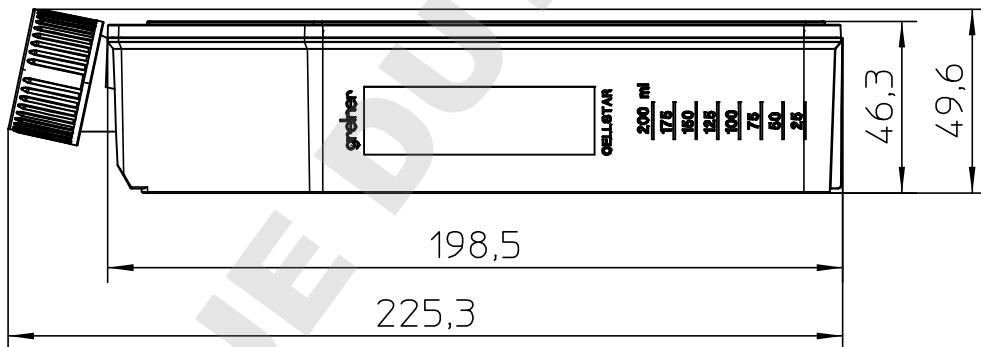

Curvature +0,5
-0,1

"All dimensions in mm"
Customer drawing subject to change without notice!

Uncontrolled Copy

Prior Issue	Drawn	Approved	Released	CONFIDENTIAL: Information contained in this document or drawing is confidential and proprietary to Greiner Bio-One GmbH. This document may not be reproduced for any reason without written permission from Greiner Bio-One GmbH. All rights of design, invention, and copyright are reserved.
Revision 3	Date 2011/03/08	Date 2015/03/04	Date 2015/03/04	
Date 2012/11/29	Name forb	Name schwarzj	Name sonntag	