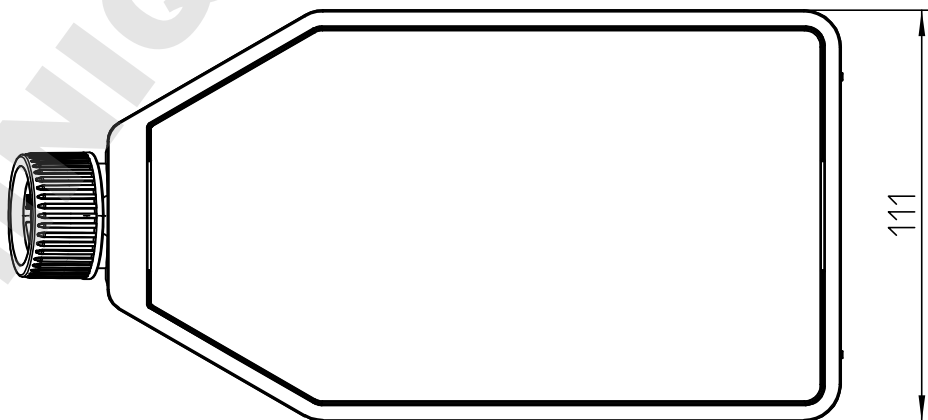

Curvature +0,5
-0,1

"All dimensions in mm"
Customer drawing subject to change without notice!

Uncontrolled Copy

Prior Issue	Drawn	Approved	Released	CONFIDENTIAL: Information contained in this document or drawing is confidential and proprietary to Greiner Bio-One GmbH. This document may not be reproduced for any reason without written permission from Greiner Bio-One GmbH. All rights of design, invention, and copyright are reserved.
Revision 3	Date 2011/03/08	Date 2015/03/04	Date 2015/03/04	
Date 2012/11/29	Name forb	Name schwarzj	Name sonntag	