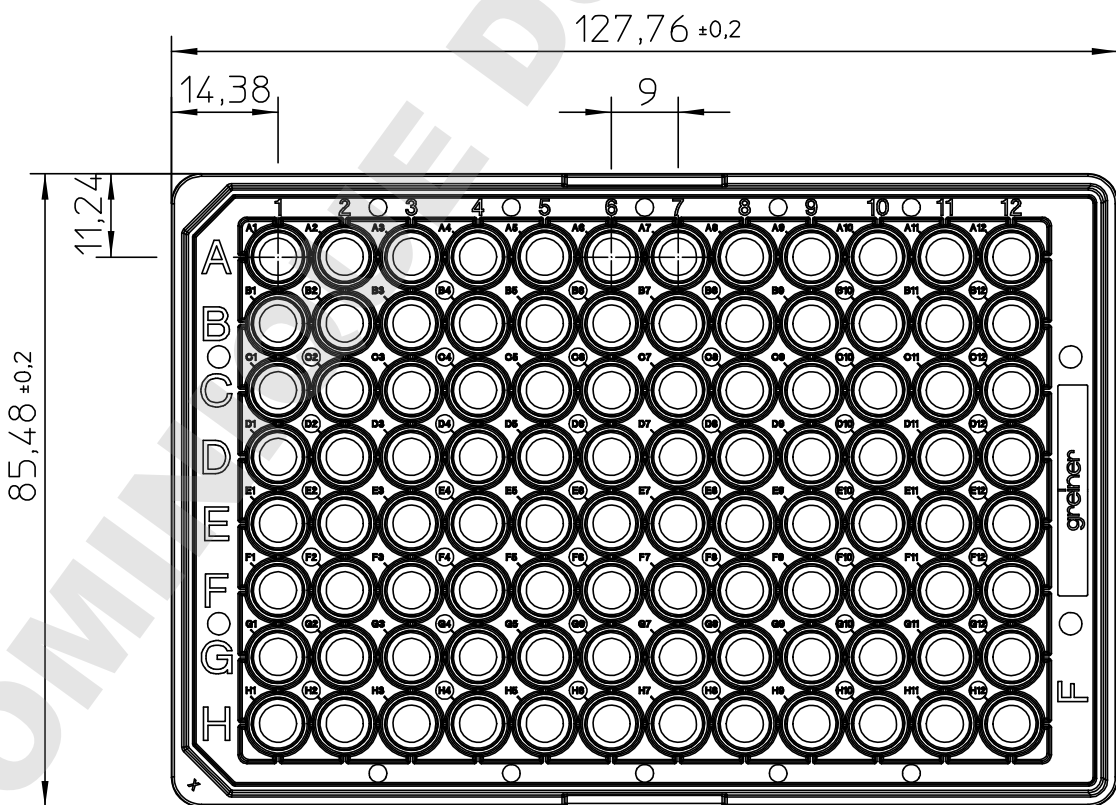

Curvature max.0,2

"All dimensions in mm"

Customer drawing subject to change without notice!

Uncontrolled Copy

Prior Issue	Drawn	Approved	Released	<small>CONFIDENTIAL: Information contained in this document or drawing is confidential and proprietary to Greiner Bio-One GmbH. This document may not be reproduced for any reason without written permission from Greiner Bio-One GmbH. All rights of design, invention, and copyright are reserved.</small>
Revision 1	Date 2011/06/17	Date 2015/02/02	Date 2015/02/02	
Date 2011/06/17	Name forb	Name schwarzj	Name sonntag	