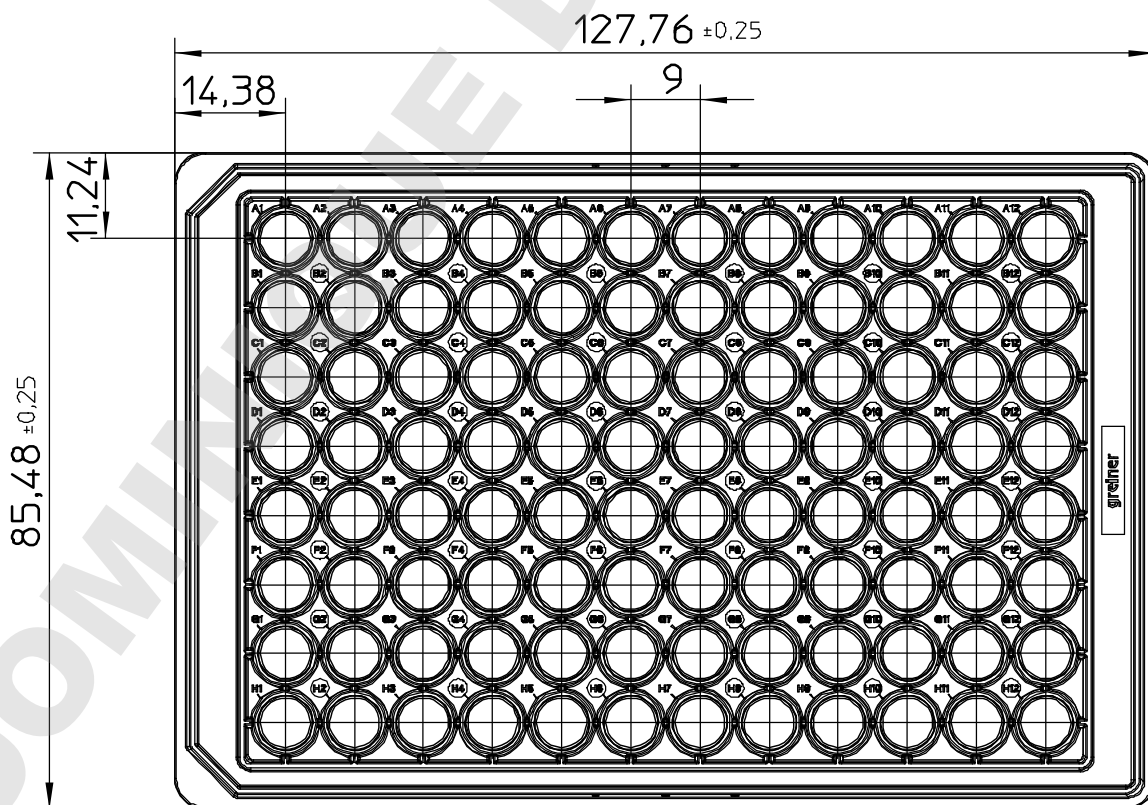

Curvature 0,2

"All dimensions in mm"

Customer drawing subject to change without notice!

Uncontrolled Copy

| Prior Issue | Drawn | Approved | Released | CONFIDENTIAL: Information contained in this document or drawing is confidential and property of Greiner Bio-One GmbH. This document may not be reproduced for any reason without written permission from Greiner Bio-One GmbH. All rights of design, invention, and copyright are reserved. |
|--------------------|--------------------|--------------------|--------------------|---|
| Revision 2 | Date 2018/08/06 | Date 2018/08/23 | Date 2018/08/23 | |
| Date 2018/08/08 | Name forb | Name forb | Name sonntag | |

Valid for Item-No.: 655981

"All dimensions in mm"

Customer drawing subject to change without notice!

Uncontrolled Copy

| Prior Issue | Drawn | Approved | Released | CONFIDENTIAL: Information contained in this document or drawing is confidential and property of Greiner Bio-One GmbH. This document may not be reproduced for any reason without written permission from Greiner Bio-One GmbH. All rights of design, invention, and copyright are reserved. |
|--------------------|--------------------|--------------------|--------------------|---|
| Revision 2 | Date 2018/08/06 | Date 2018/08/23 | Date 2018/08/23 | |
| Date 2018/08/08 | Name forb | Name forb | Name sonntag | |