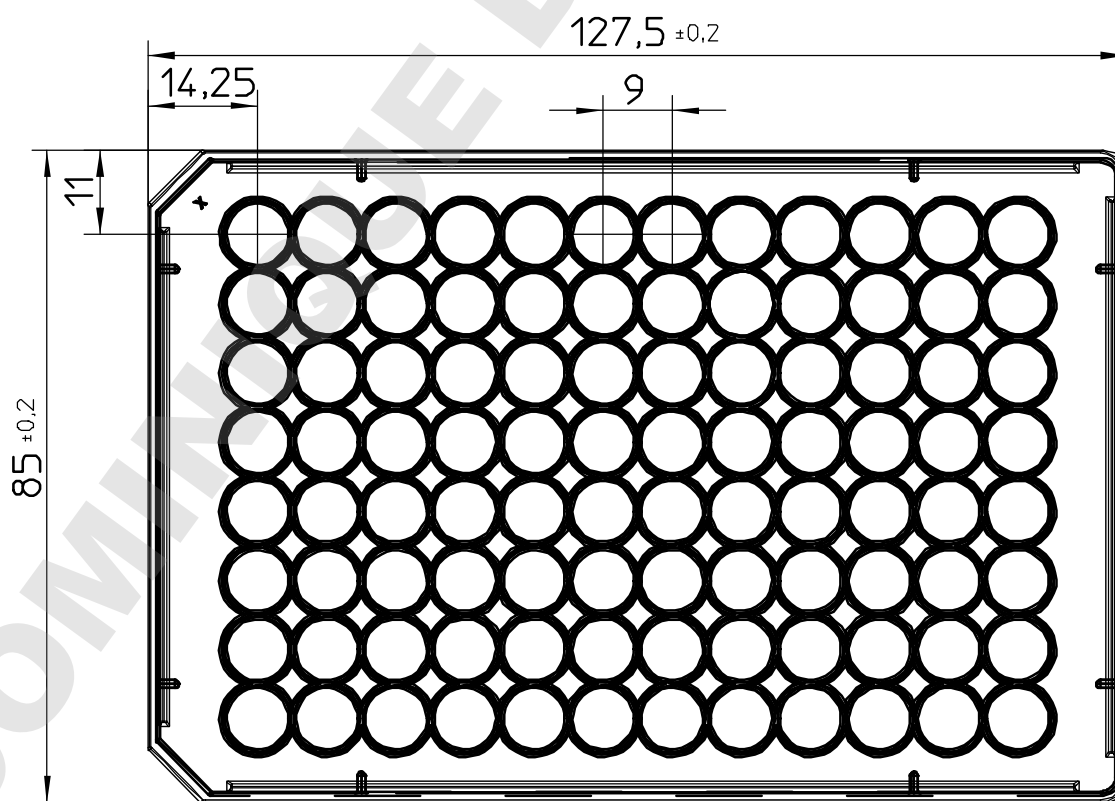

Curvature 0,2

"All dimensions in mm"

Customer drawing subject to change without notice!

Uncontrolled Copy

| Prior Issue | Drawn | Approved | Released | CONFIDENTIAL: Information contained in this document or drawing is confidential and property of Greiner Bio-One GmbH. This document may not be reproduced for any reason without written permission from Greiner Bio-One GmbH. All rights of design, invention, and copyright are reserved. |
|--------------------|--------------------|--------------------|--------------------|---|
| Revision 2 | Date 2018/08/06 | Date 2018/08/23 | Date 2018/08/23 | |
| Date 2018/08/08 | Name forb | Name forb | Name sonntag | |

Valid for Item-No.: 655981

"All dimensions in mm"

Customer drawing subject to change without notice!

Uncontrolled Copy

| Prior Issue | Drawn | Approved | Released | CONFIDENTIAL: Information contained in this document or drawing is confidential and property of Greiner Bio-One GmbH. This document may not be reproduced for any reason without written permission from Greiner Bio-One GmbH. All rights of design, invention, and copyright are reserved. |
|--------------------|--------------------|--------------------|--------------------|---|
| Revision 2 | Date 2018/08/06 | Date 2018/08/23 | Date 2018/08/23 | |
| Date 2018/08/08 | Name forb | Name forb | Name sonntag | |