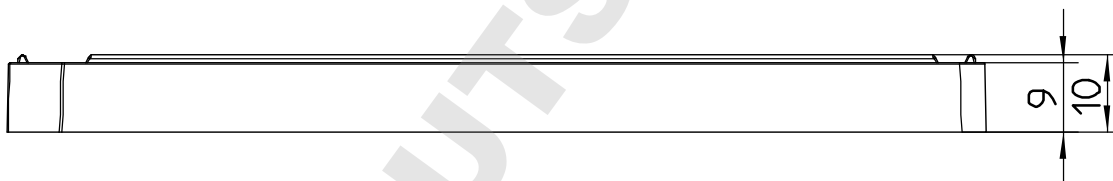

Curvature 0,2

"All dimensions in mm"

Customer drawing subject to change without notice!

Uncontrolled Copy

| Prior Issue | Drawn | Approved | Released | CONFIDENTIAL: Information contained in this document or drawing is confidential and property of Greiner Bio-One GmbH. This document may not be reproduced for any reason without written permission from Greiner Bio-One GmbH. All rights of design, invention, and copyright are reserved. |
|--------------------|--------------------|--------------------|--------------------|---|
| Revision 2 | Date 2018/08/06 | Date 2018/08/23 | Date 2018/08/23 | |
| Date 2018/08/08 | Name forb | Name forb | Name sonntag | |

Valid for Item-No.: 655981

"All dimensions in mm"

Customer drawing subject to change without notice!

Uncontrolled Copy

| Prior Issue | Drawn | Approved | Released | CONFIDENTIAL: Information contained in this document or drawing is confidential and property of Greiner Bio-One GmbH. This document may not be reproduced for any reason without written permission from Greiner Bio-One GmbH. All rights of design, invention, and copyright are reserved. |
|--------------------|--------------------|--------------------|--------------------|---|
| Revision 2 | Date 2018/08/06 | Date 2018/08/23 | Date 2018/08/23 | |
| Date 2018/08/08 | Name forb | Name forb | Name sonntag | |