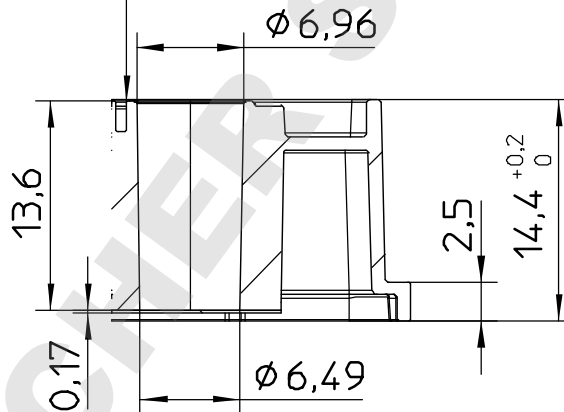

Curvature 0,2

"All dimensions in mm"

Customer drawing subject to change without notice!

Uncontrolled Copy

| Prior Issue | Drawn | Approved | Released | CONFIDENTIAL: Information contained in this document or drawing is confidential and property of Greiner Bio-One GmbH. This document may not be reproduced for any reason without written permission from Greiner Bio-One GmbH. All rights of design, invention, and copyright are reserved. |
|--------------------|--------------------|--------------------|--------------------|---|
| Revision 2 | Date 2018/08/06 | Date 2018/08/23 | Date 2018/08/23 | |
| Date 2018/08/08 | Name forb | Name forb | Name sonntag | |

Valid for Item-No.: 655981

"All dimensions in mm"

Customer drawing subject to change without notice!

Uncontrolled Copy

| Prior Issue | Drawn | Approved | Released | CONFIDENTIAL: Information contained in this document or drawing is confidential and property of Greiner Bio-One GmbH. This document may not be reproduced for any reason without written permission from Greiner Bio-One GmbH. All rights of design, invention, and copyright are reserved. |
|--------------------|--------------------|--------------------|--------------------|---|
| Revision 2 | Date 2018/08/06 | Date 2018/08/23 | Date 2018/08/23 | |
| Date 2018/08/08 | Name forb | Name forb | Name sonntag | |