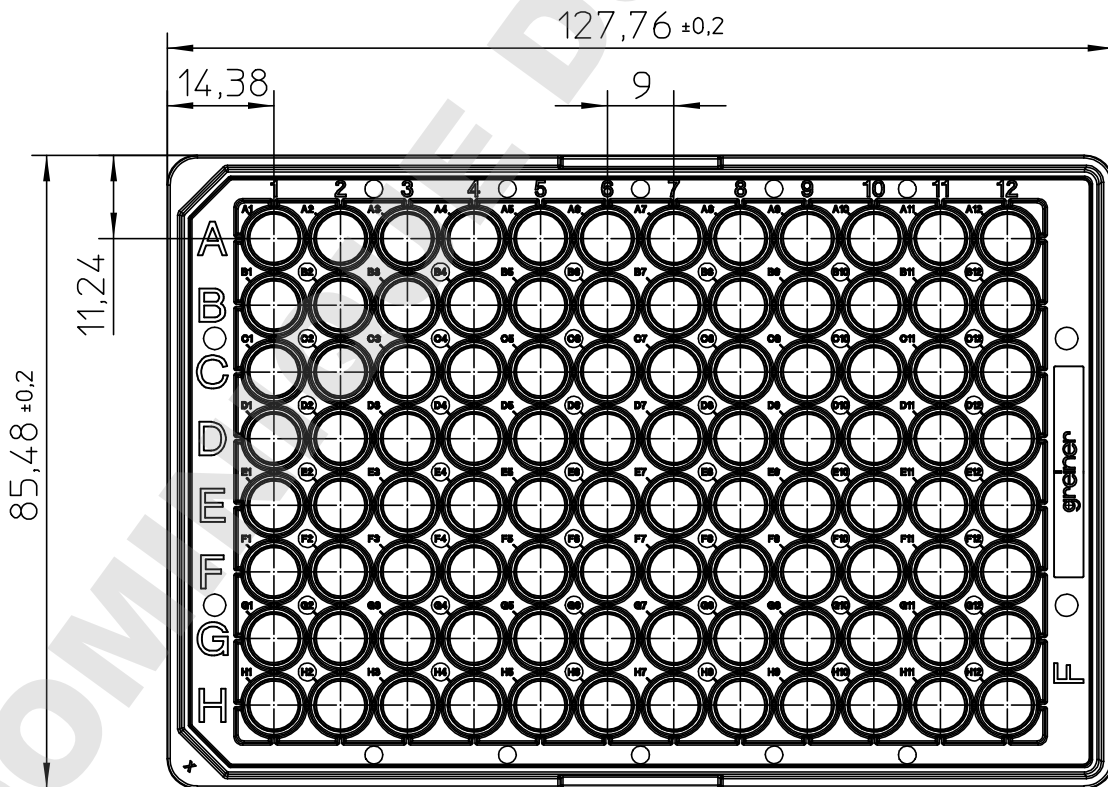

Curvature max.0,2

"All dimensions in mm"

Customer drawing subject to change without notice!

**Uncontrolled Copy**

Prior Issue	Drawn	Approved	Released	CONFIDENTIAL: Information contained in this document or drawing is confidential and proprietary to Greiner Bio-One GmbH. This document may not be reproduced for any reason without written permission from Greiner Bio-One GmbH. All rights of design, invention, and copyright are reserved.
Revision	Date 2015/02/11	Date 2015/02/11	Date 2015/02/11	
Date	Name schwarzj	Name schwarzj	Name sonntag	