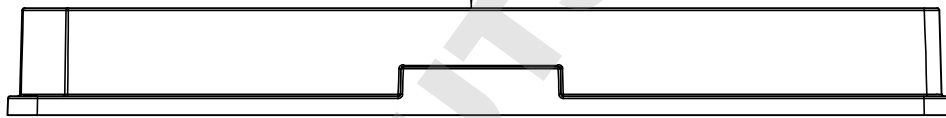

Curvature max.0,2

"All dimensions in mm"
Customer drawing subject to change without notice!

Uncontrolled Copy

Prior Issue	Drawn	Approved	Released	CONFIDENTIAL: Information contained in this document or drawing is confidential and proprietary to Greiner Bio-One GmbH. This document may not be reproduced for any reason without written permission from Greiner Bio-One GmbH. All rights of design, invention, and copyright are reserved.
Revision 1	Date 2011/05/30	Date 2015/02/11	Date 2015/02/11	
Date 2011/05/30	Name forb	Name schwarzj	Name sonntag	