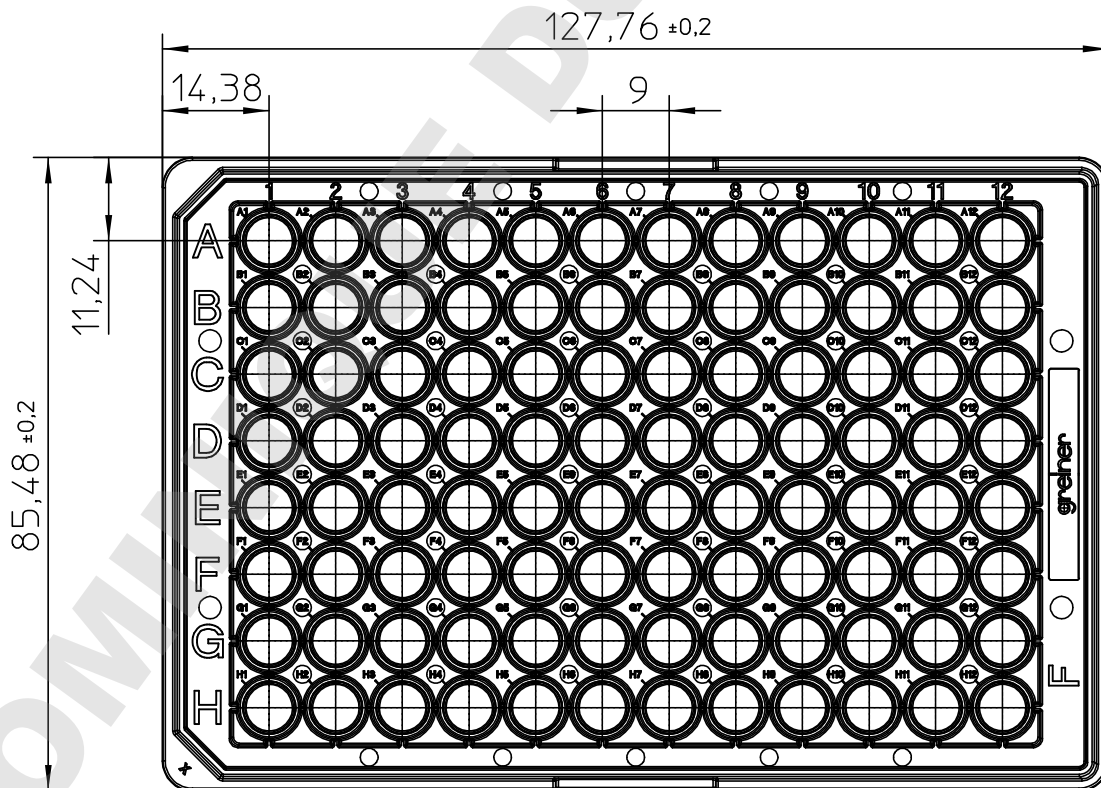

Curvature max.0,2

"All dimensions in mm"
Customer drawing subject to change without notice!

Uncontrolled Copy

Prior Issue	Drawn	Approved	Released	CONFIDENTIAL: Information contained in this document or drawing is confidential and proprietary to Greiner Bio-One GmbH. This document may not be reproduced for any reason without written permission from Greiner Bio-One GmbH. All rights of design, invention, and copyright are reserved.
Revision 1	Date 2011/05/30	Date 2015/02/11	Date 2015/02/11	
Date 2011/05/30	Name forb	Name schwarzj	Name sonntag	