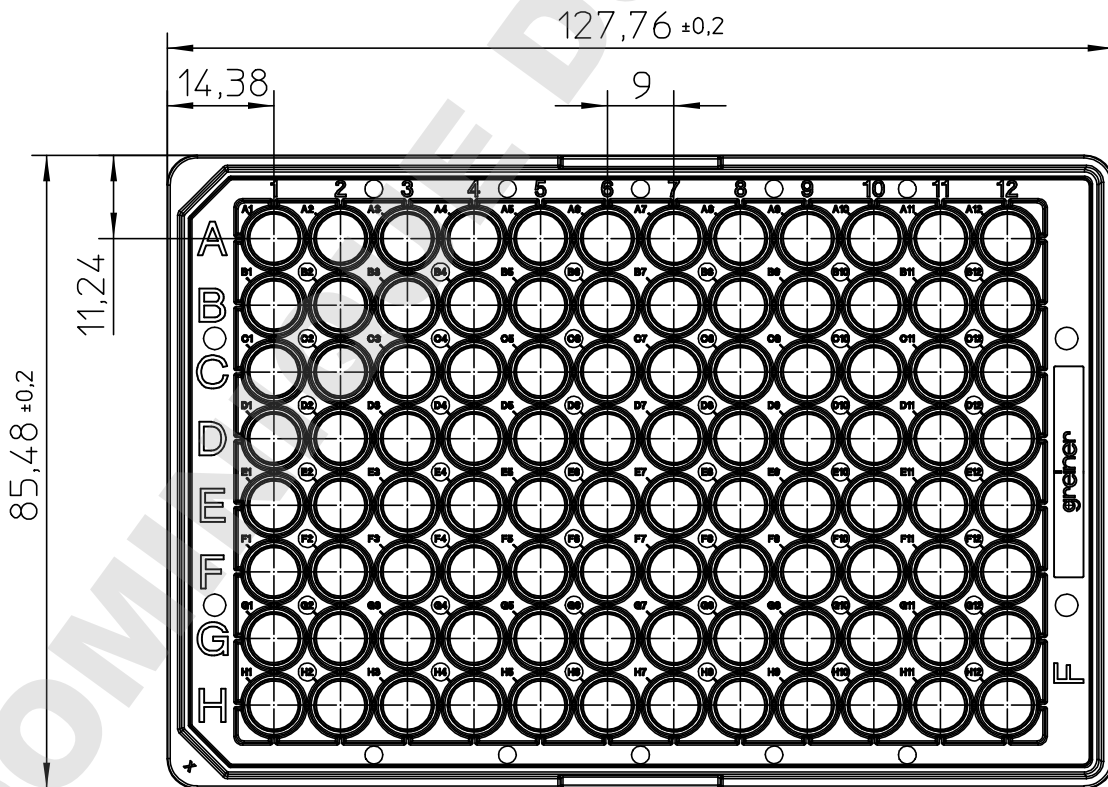

Curvature max.0,2

"All dimensions in mm"

Customer drawing subject to change without notice!

Uncontrolled Copy

Prior Issue	Drawn	Approved	Released	CONFIDENTIAL: Information contained in this document or drawing is confidential and proprietary to Greiner Bio-One GmbH. This document may not be reproduced for any reason without written permission from Greiner Bio-One GmbH. All rights of design, invention, and copyright are reserved.
Revision	Date 2015/02/11	Date 2015/02/11	Date 2015/02/11	
Date	Name schwarzj	Name schwarzj	Name sonntag	