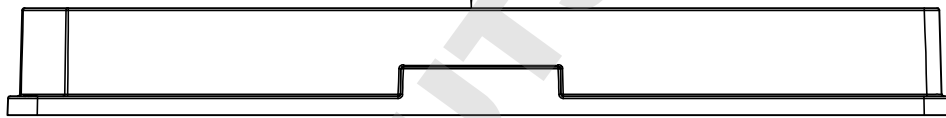

Curvature max.0,2

"All dimensions in mm"
Customer drawing subject to change without notice!

Uncontrolled Copy

Prior Issue	Drawn	Approved	Released	CONFIDENTIAL: Information contained in this document or drawing is confidential and proprietary to Greiner Bio-One GmbH. This document may not be reproduced for any reason without written permission from Greiner Bio-One GmbH. All rights of design, invention, and copyright are reserved.
Revision	Date	Date	Date	
1	2011/05/30	2015/02/11	2015/02/11	
Date 2011/05/30	Name forb	Name schwarzj	Name sonntag	