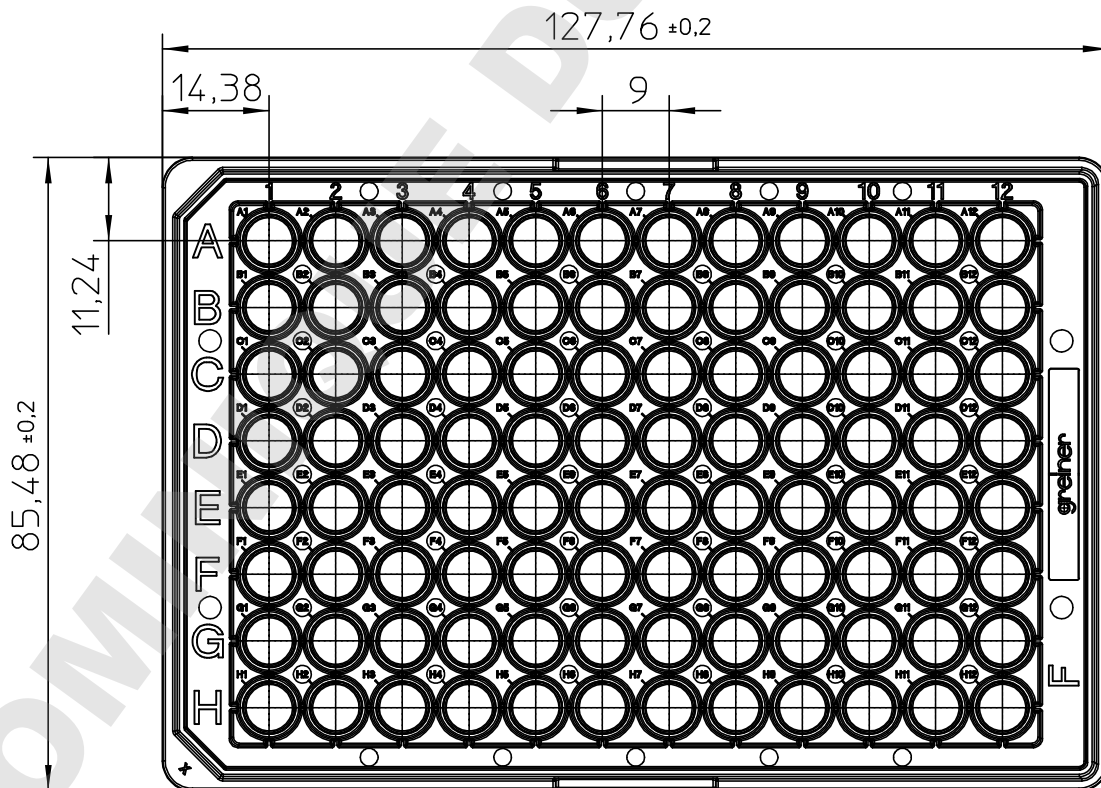

Curvature max.0,2

"All dimensions in mm"
Customer drawing subject to change without notice!

Uncontrolled Copy

Prior Issue	Drawn	Approved	Released	CONFIDENTIAL: Information contained in this document or drawing is confidential and proprietary to Greiner Bio-One GmbH. This document may not be reproduced for any reason without written permission from Greiner Bio-One GmbH. All rights of design, invention, and copyright are reserved.
Revision	Date	Date	Date	
1	2011/05/30	2015/02/11	2015/02/11	
Date 2011/05/30	Name forb	Name schwarzj	Name sonntag	