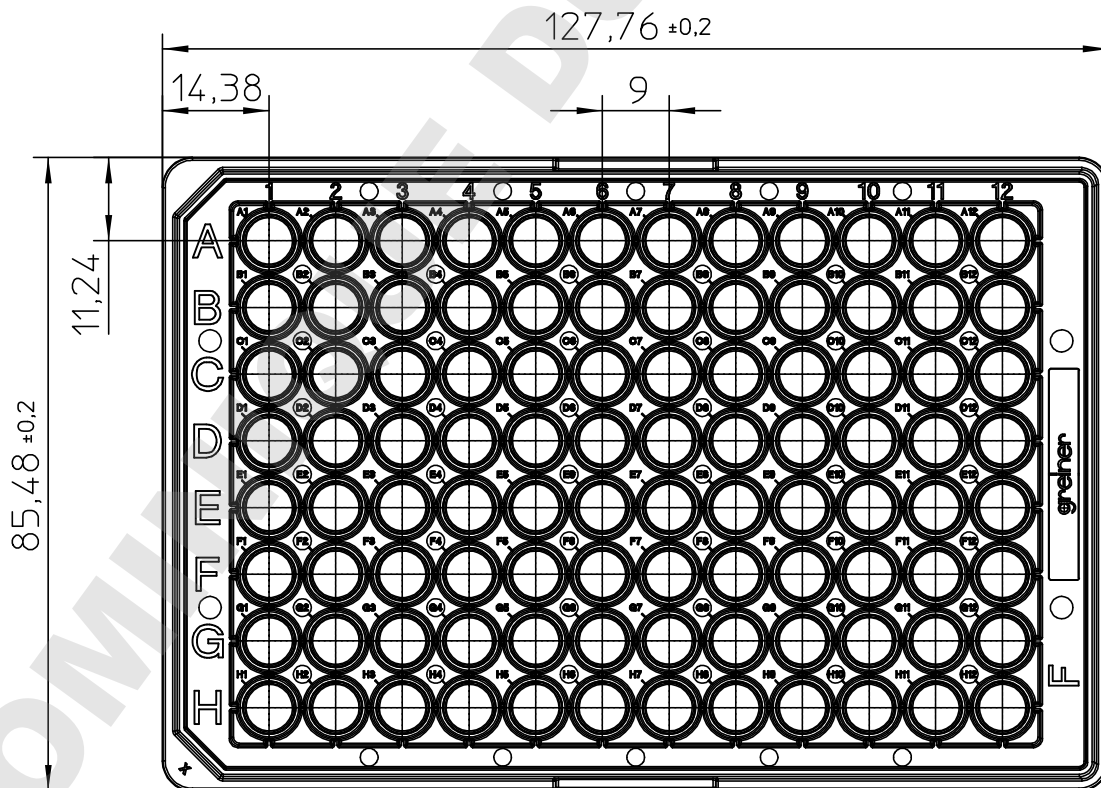

Curvature max.0,2

"All dimensions in mm"  
Customer drawing subject to change without notice!

Uncontrolled Copy

Prior Issue	Drawn	Approved	Released	CONFIDENTIAL: Information contained in this document or drawing is confidential and proprietary to Greiner Bio-One GmbH. This document may not be reproduced for any reason without written permission from Greiner Bio-One GmbH. All rights of design, invention, and copyright are reserved.
Revision 1	Date 2011/05/30	Date 2015/02/11	Date 2015/02/11	
Date 2011/05/30	Name forb	Name schwarzj	Name sonntag	