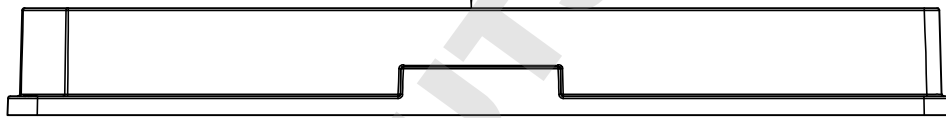

Curvature max.0,2

"All dimensions in mm"  
Customer drawing subject to change without notice!

Uncontrolled Copy

Prior Issue	Drawn	Approved	Released	CONFIDENTIAL: Information contained in this document or drawing is confidential and proprietary to Greiner Bio-One GmbH. This document may not be reproduced for any reason without written permission from Greiner Bio-One GmbH. All rights of design, invention, and copyright are reserved.
Revision 1	Date 2011/05/30	Date 2015/02/11	Date 2015/02/11	
Date 2011/05/30	Name forb	Name schwarzj	Name sonntag	