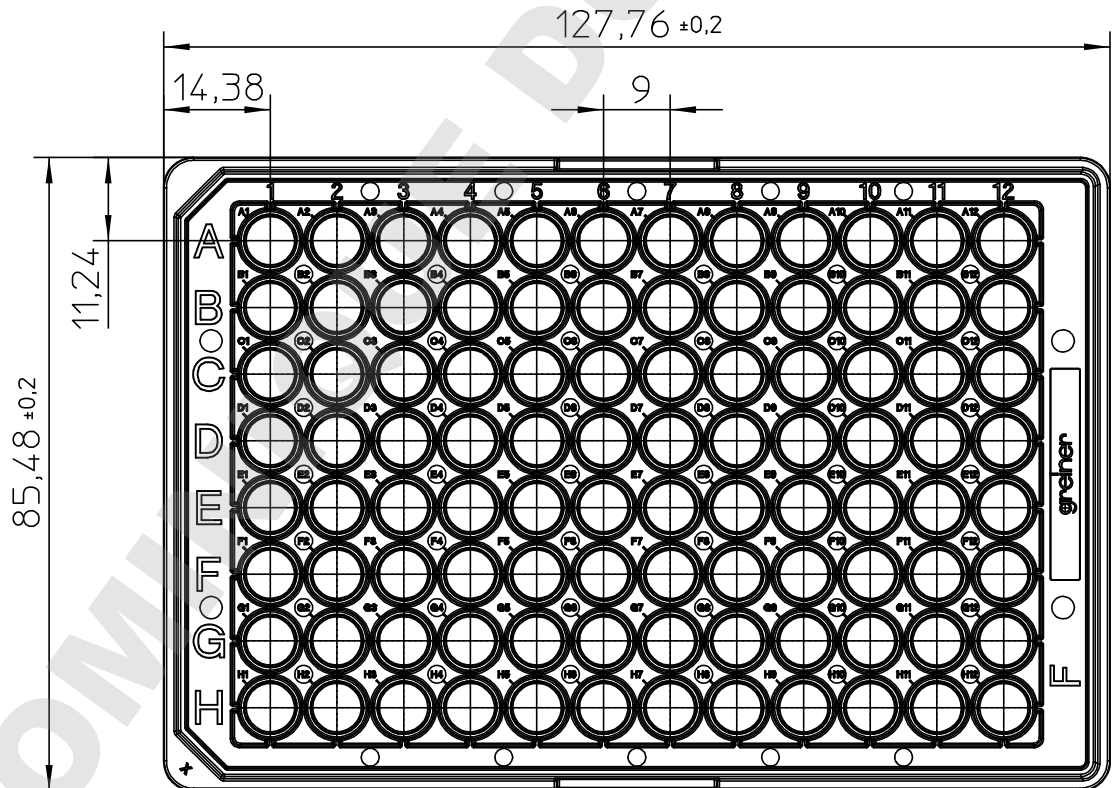

Curvature max.0,2

"All dimensions in mm"

Customer drawing subject to change without notice!

Uncontrolled Copy

Prior Issue	Drawn	Approved	Released	CONFIDENTIAL: Information contained in this document or drawing is confidential and proprietary to Greiner Bio-One GmbH. This document may not be reproduced for any reason without written permission from Greiner Bio-One GmbH. All rights of design, invention, and copyright are reserved.
Revision 1	Date 2011/05/30	Date 2015/02/10	Date 2015/02/10	
Date 2011/05/30	Name forb	Name schwarzj	Name sonntag	