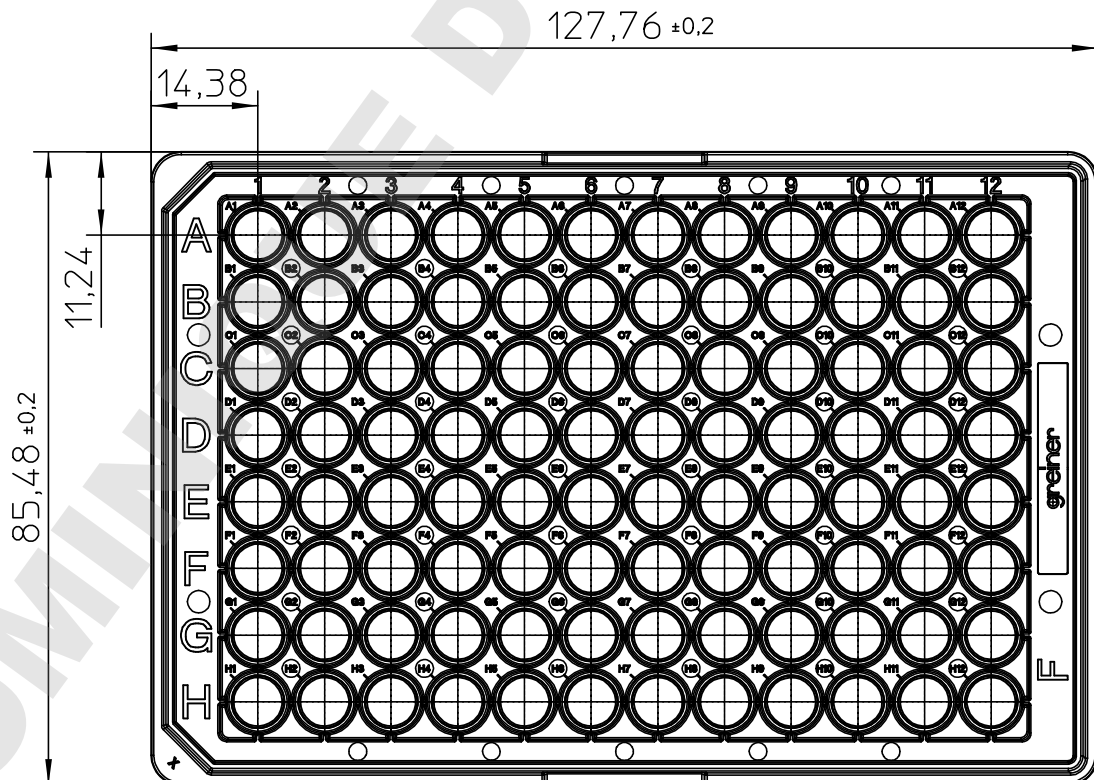

Curvature max.0,2

"All dimensions in mm"
Customer drawing subject to change without notice!

Uncontrolled Copy

Prior Issue	Drawn	Approved	Released	CONFIDENTIAL: Information contained in this document or drawing is confidential and proprietary to Greiner Bio-One GmbH. This document may not be reproduced for any reason without written permission from Greiner Bio-One GmbH. All rights of design, invention, and copyright are reserved.
Revision 1	Date 2011/05/03	Date 2015/01/22	Date 2015/01/22	
Date 2011/05/03	Name forb	Name schwarzj	Name sonntag	