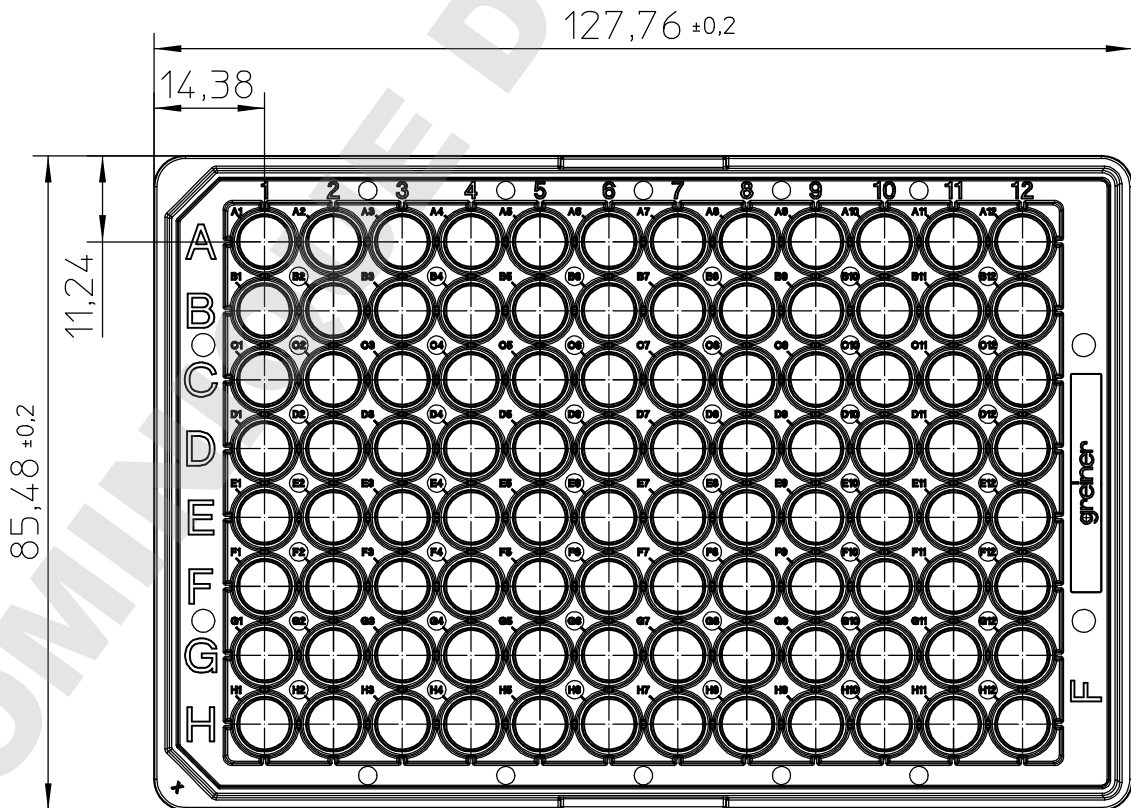

Curvature max.0,2

"All dimensions in mm"
Customer drawing subject to change without notice!

Uncontrolled Copy

Prior Issue	Drawn	Approved	Released	CONFIDENTIAL: Information contained in this document or drawing is confidential and proprietary to Greiner Bio-One GmbH. This document may not be reproduced for any reason without written permission from Greiner Bio-One GmbH. All rights of design, invention, and copyright are reserved.
Revision	Date	Date	Date	
1	2011/05/03	2015/01/22	2015/01/22	
Date	Name	Name	Name	
2011/05/03	forb	schwarzj	sonntag	