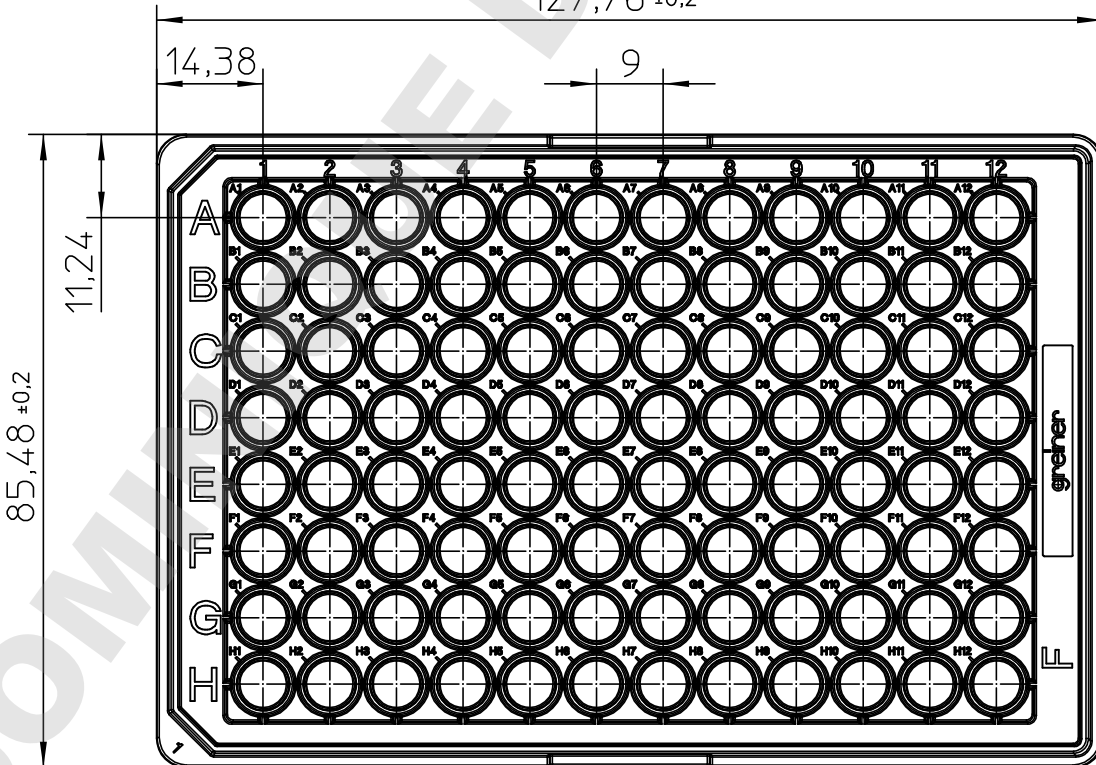

Curvature +0,2
-0,15

$127,76 \pm 0,2$

"All dimensions in mm"

Customer drawing subject to change without notice!

Uncontrolled Copy

Prior Issue	Drawn	Approved	Released	CONFIDENTIAL: Information contained in this document or drawing is confidential and proprietary to Greiner Bio-One GmbH. This document may not be reproduced for any reason without written permission from Greiner Bio-One GmbH. All rights of design, invention, and copyright are reserved.
Revision 1	Date 2010/12/17	Date 2015/02/11	Date 2015/02/11	
Date 2011/02/03	Name forb	Name schwarzj	Name sonntag	