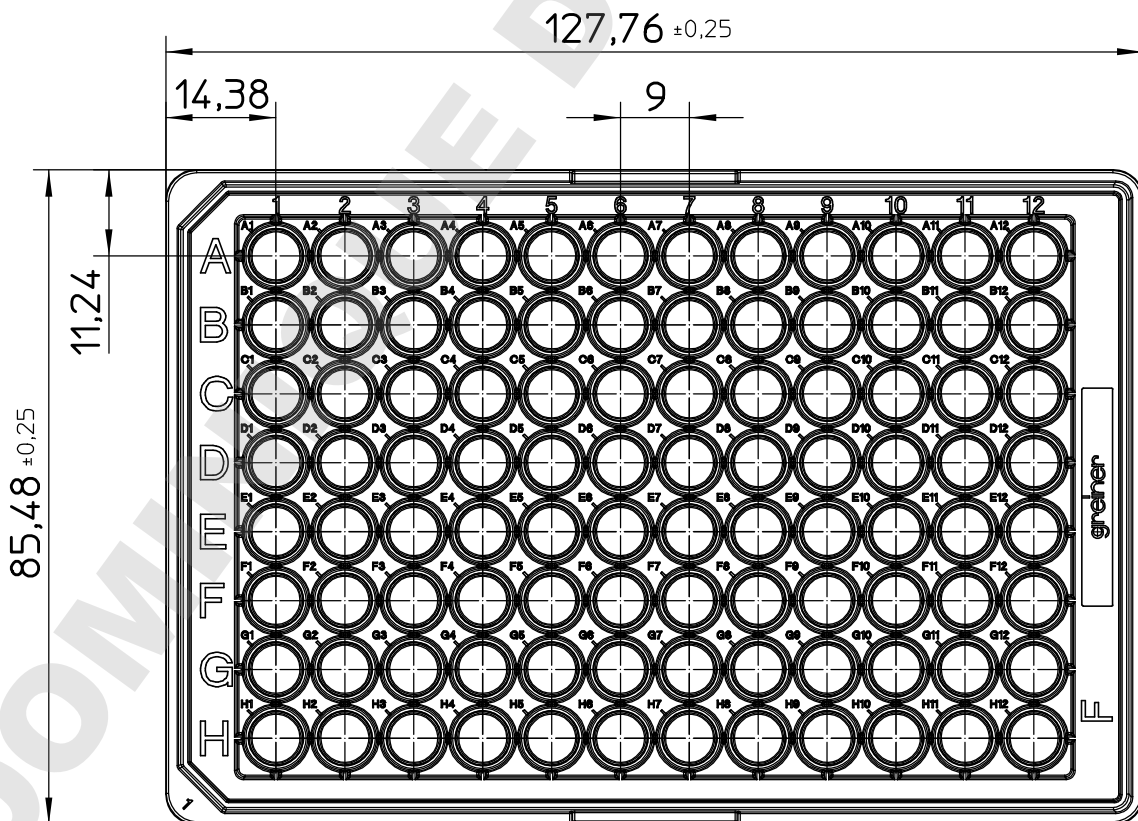

Curvature  $\begin{matrix} 0.25 \uparrow \\ 0.05 \downarrow \end{matrix}$

"All dimensions in mm"

Customer drawing subject to change without notice!

Uncontrolled Copy

Prior Issue	Drawn	Approved	Released	CONFIDENTIAL: Information contained in this document or drawing is confidential and proprietary to Greiner Bio-One GmbH. This document may not be reproduced for any reason without written permission from Greiner Bio-One GmbH. All rights of design, invention, and copyright are reserved.
Revision 5	Date 2010/12/17	Date 2017/11/13	Date 2017/11/13	
Date 2017/08/03	Name forb	Name forb	Name sonntag	