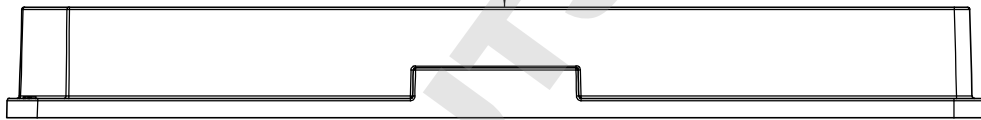

Curvature max.0,2

"All dimensions in mm"

Customer drawing subject to change without notice!

Uncontrolled Copy

Prior Issue	Drawn	Approved	Released	CONFIDENTIAL: Information contained in this document or drawing is confidential and proprietary to Greiner Bio-One GmbH. This document may not be reproduced for any reason without written permission from Greiner Bio-One GmbH. All rights of design, invention, and copyright are reserved.
Revision 2	Date 2011/05/03	Date 2017/05/11	Date 2017/05/11	
Date 2015/01/22	Name forb	Name schwarzj	Name sonntag	