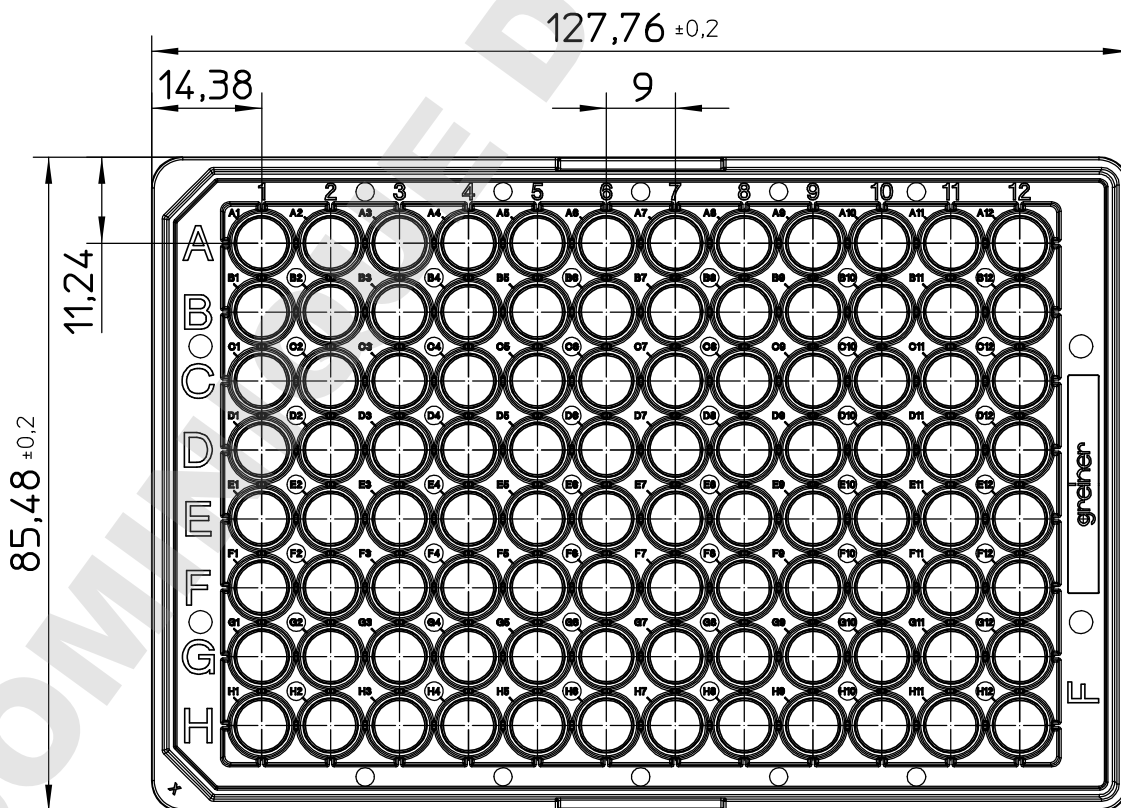

Curvature max.0,2

"All dimensions in mm"

Customer drawing subject to change without notice!

Uncontrolled Copy

Prior Issue	Drawn	Approved	Released	CONFIDENTIAL: Information contained in this document or drawing is confidential and proprietary to Greiner Bio-One GmbH. This document may not be reproduced for any reason without written permission from Greiner Bio-One GmbH. All rights of design, invention, and copyright are reserved.
Revision 2	Date 2011/05/03	Date 2017/05/11	Date 2017/05/11	
Date 2015/01/22	Name forb	Name schwarzj	Name sonntag	